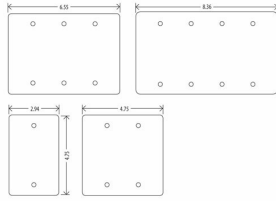

MASQUE® 5000 SERIES

**Masque® 5000 Series
4-Decorator/Rocker**

E15

Catalog #: 5555W

APPLICATIONS

Designed for residential and commercial use for enhanced aesthetic and durability

PRODUCT FEATURES

- 100% paintable or wallpapered
- Unbreakable premium plastic
- Won't crack or distort during installation
- Hide outdated, discolored devices
- Includes screw(s) in matching finish

GENERAL PRODUCT INFORMATION

Color: White

CONFIGURATION

Gangs: 4

PRODUCT MEASUREMENTS

Wt. Ea. (Lbs.): 0.170

PACKAGING

Package Type: Polybag
Minimum Pack Qty.: 10
Std. Pkg.: 10
Product UPC-A Labeled: Yes
Ship Carton Length (in.): 9.75
Ship Carton Width (in.): 3.63
Ship Carton Height (in.): 5.50
Ctn Weight (Lbs.): 1.70
Pallet Qty: 3600.00
UPC Number: 092326101806
I2of5: 30092326101807