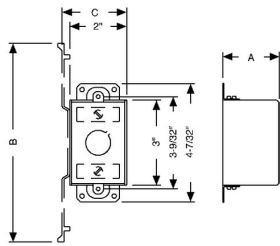

**3 IN. X 2 IN. SWITCH BOXES - 2-3/4 TO 3-1/2 IN. DEEP WITH CONDUIT KO'S****2-3/4 in. Deep Switch Boxes - Gangable with Conduit KO's
No Plaster Ears****A48**

Catalog #: 561

APPLICATIONSRACO® Switch boxes are used to house wiring devices such as switches and outlets
N/A**PRODUCT FEATURES**

Gangable switch boxes offer the option of constructing a box to hold two or more devices

UL LISTED

File E195978

COMPLIANCES

All RACO® single gang, two gang, 4 in. square, and single gang gangable UL listed steel boxes are acceptable for use in 2-hour fire rated walls. For additional information, consult UL "Fire Resistance Directory" or the UL website at www.ul.com

FIRE RESISTANCE

Acceptable for use in 2-hour rated walls

GENERAL PRODUCT INFORMATION

Wiring System: Conduit

CONFIGURATIONEnd Knockouts: (2) 1/2 in.
Ends Cable: ---
Bracket Type: No Bracket
Side Knockout(s): (4) 1/2 in.
Bottom Knockouts(s): (2) 1/2 in.**DRAWING DIMENSIONS**

Dimension A: 2-3/4 in.

PRODUCT MEASUREMENTSDepth: 2-3/4 in.
Cubic Inches (cm3): 14.0 (229.4)
Wt. Ea. (Lbs.): 0.567
Product Length (in.): 2.75
Product Width (in.): 3.38
Product Height (in.): 2.00**PACKAGING**Minimum Pack Qty.: 50
Std. Pkg.: 50
Product UPC-A Labeled: No
Weight (Lbs. Per/C): 56.70
Ship Carton Length (in.): 14.50
Ship Carton Width (in.): 8.25
Ship Carton Height (in.): 10.88
Ctn Weight (Lbs.): 28.35
Pallet Qty: 2750
UPC Number: 050169005613
I2of5: 50050169005618