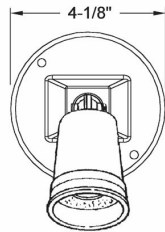

LAMPHOLDER / COVER COMBOS

**4in. Round Cover Combinations for 75-150 Watt Par 38 Lamps
(1) Lampholder / (1) Cover**

D25

Catalog #: 5624-0

APPLICATIONS

For general outdoor lighting in wet, damp or dry locations
For use with BELL® single gang or round weatherproof boxes

PRODUCT FEATURES

- Rugged die cast construction
- State-of-the-art powder coat finish provides maximum weatherability and scratch resistance
- Locking swivel knuckle assures positive lamp positioning and provides pin-point directional aiming
- Includes gasket and mounting hardware
- Multi-lingual instructions in each package
- No Need to purchase separate components
- N/A

UL LISTED

File E225082

CSA

C22.2 No. 18

GENERAL PRODUCT INFORMATION

Color: Gray

PRODUCT MEASUREMENTS

Wt. Ea. (Lbs.): 0.800