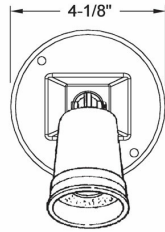

**LAMPHOLDER / COVER COMBOS****4in. Round Cover Combinations for 75-150 Watt Par 38 Lamps
(1) Lampholder / (1) Cover****D25**

Catalog #: 5624-5

APPLICATIONS

For general outdoor lighting in wet, damp or dry locations
 For use with BELL® single gang or round weatherproof boxes

PRODUCT FEATURES

Rugged die cast construction
 State-of-the-art powder coat finish provides maximum weatherability and scratch resistance
 Locking swivel knuckle assures positive lamp positioning and provides pin-point directional aiming
 Includes gasket and mounting hardware
 Multi-lingual instructions in each package
 No Need to purchase separate components
 N/A

UL LISTED

File E225082

CSA

C22.2 No. 18

GENERAL PRODUCT INFORMATION

Color: Gray

PRODUCT MEASUREMENTS

Wt. Ea. (Lbs.): 0.840

PACKAGING

Package Type:	Carded
Std. Pkg.:	4
Product UPC-A Labeled:	Yes
Weight (Lbs. Per/C):	84.00
Ship Carton Length (in.):	14.19
Ship Carton Width (in.):	6.69
Ship Carton Height (in.):	5.50
Ctn Weight (Lbs.):	3.36
Pallet Qty:	640.00
UPC Number:	050169562451
I2of5:	50050169562456