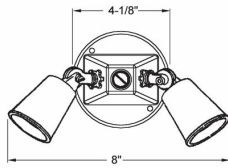

**LAMPHOLDER / COVER COMBOS**

**4in. Round Cover Combinations for 75-150 Watt Par 38 Lamps  
(2) Lampholders / (1) Cover**

**D25**

Catalog #: 5625-1

**APPLICATIONS**

For general outdoor lighting in wet, damp or dry locations  
For use with BELL® single gang or round weatherproof boxes

**PRODUCT FEATURES**

- Rugged die cast construction
- State-of-the-art powder coat finish provides maximum weatherability and scratch resistance
- Locking swivel knuckle assures positive lamp positioning and provides pin-point directional aiming
- Includes gasket and mounting hardware
- Multi-lingual instructions in each package
- No Need to purchase separate components
- N/A

**UL LISTED**

File E225082

**CSA**

C22.2 No. 18

**GENERAL PRODUCT INFORMATION**

Color: White

**PRODUCT MEASUREMENTS**

Wt. Ea. (Lbs.): 1.195

**PACKAGING**

Package Type:	Shrink
Std. Pkg.:	8
Product UPC-A Labeled:	Yes
Weight (Lbs. Per/C):	119.50
Ship Carton Length (in.):	15.50
Ship Carton Width (in.):	4.00
Ship Carton Height (in.):	8.00
Ctn Weight (Lbs.):	9.56
Pallet Qty:	840.00
UPC Number:	050169562512
I2of5:	50050169562517