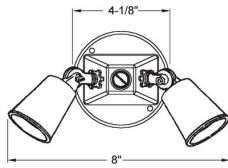

LAMPHOLDER / COVER COMBOS

**4in. Round Cover Combinations for 75-150 Watt Par 38 Lamps
(2) Lampholders / (1) Cover**

D25

Catalog #: 5625-5

APPLICATIONS

For general outdoor lighting in wet, damp or dry locations
For use with BELL® single gang or round weatherproof boxes

PRODUCT FEATURES

- Rugged die cast construction
- State-of-the-art powder coat finish provides maximum weatherability and scratch resistance
- Locking swivel knuckle assures positive lamp positioning and provides pin-point directional aiming
- Includes gasket and mounting hardware
- Multi-lingual instructions in each package
- No Need to purchase separate components
- N/A

UL LISTED

File E225082

CSA

C22.2 No. 18

GENERAL PRODUCT INFORMATION

Color: Gray

PRODUCT MEASUREMENTS

Wt. Ea. (Lbs.): 1.188

PACKAGING

Package Type:	Carded
Std. Pkg.:	4
Product UPC-A Labeled:	Yes
Weight (Lbs. Per/C):	118.80
Ship Carton Length (in.):	14.19
Ship Carton Width (in.):	6.69
Ship Carton Height (in.):	5.50
Ctn Weight (Lbs.):	4.75
Pallet Qty:	640.00
UPC Number:	050169562550
I2of5:	50050169562555