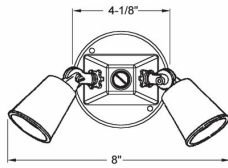

LAMPHOLDER / COVER COMBOS

**4in. Round Cover Combinations for 75-150 Watt Par 38 Lamps
(2) Lampholders / (1) Cover**

D25

Catalog #: 5625-6

APPLICATIONS

For general outdoor lighting in wet, damp or dry locations
For use with BELL® single gang or round weatherproof boxes

PRODUCT FEATURES

- Rugged die cast construction
- State-of-the-art powder coat finish provides maximum weatherability and scratch resistance
- Locking swivel knuckle assures positive lamp positioning and provides pin-point directional aiming
- Includes gasket and mounting hardware
- Multi-lingual instructions in each package
- No Need to purchase separate components
- N/A

UL LISTED

File E225082

CSA

C22.2 No. 18

GENERAL PRODUCT INFORMATION

Color: White

PRODUCT MEASUREMENTS

Wt. Ea. (Lbs.): 1.230

PACKAGING

Package Type:	Carded
Std. Pkg.:	4
Product UPC-A Labeled:	Yes
Weight (Lbs. Per/C):	123.00
Ship Carton Length (in.):	14.19
Ship Carton Width (in.):	6.69
Ship Carton Height (in.):	5.50
Ctn Weight (Lbs.):	4.92
Pallet Qty:	640.00
UPC Number:	050169562567
I2of5:	50050169562562