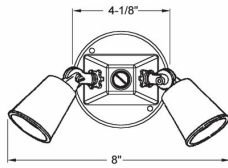

**LAMPHOLDER / COVER COMBOS**

**4in. Round Cover Combinations for 75-150 Watt Par 38 Lamps  
(2) Lampholders / (1) Cover**

**D25**

Catalog #: 5625-7

**APPLICATIONS**

For general outdoor lighting in wet, damp or dry locations  
For use with BELL® single gang or round weatherproof boxes

**PRODUCT FEATURES**

- Rugged die cast construction
- State-of-the-art powder coat finish provides maximum weatherability and scratch resistance
- Locking swivel knuckle assures positive lamp positioning and provides pin-point directional aiming
- Includes gasket and mounting hardware
- Multi-lingual instructions in each package
- No Need to purchase separate components
- N/A

**UL LISTED**

File E225082

**CSA**

C22.2 No. 18

**GENERAL PRODUCT INFORMATION**

Color: Bronze

**PRODUCT MEASUREMENTS**

Wt. Ea. (Lbs.): 1.230

**PACKAGING**

Package Type:	Carded
Std. Pkg.:	4
Product UPC-A Labeled:	Yes
Weight (Lbs. Per/C):	123.00
Ship Carton Length (in.):	14.19
Ship Carton Width (in.):	6.69
Ship Carton Height (in.):	5.50
Ctn Weight (Lbs.):	4.92
Pallet Qty:	640.00
UPC Number:	050169562574
I2of5:	50050169562579