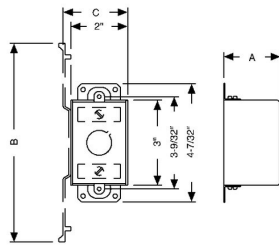

**3 IN. X 2 IN. SWITCH BOXES - 2-3/4 TO 3-1/2 IN. DEEP WITH CONDUIT KO'S****2-3/4 in. Deep Switch Boxes - Gangable with Conduit KO's
Plaster Ears****A48**

Catalog #: 565

APPLICATIONSRACO® Switch boxes are used to house wiring devices such as switches and outlets
N/A**PRODUCT FEATURES**Gangable switch boxes offer the option of constructing a box to hold two or more devices
Plaster ears allow a box to be used in "old work" applications**UL LISTED**

File E 195978

COMPLIANCES

All RACO® single gang, two gang, 4 in. square, and single gang gangable UL listed steel boxes are acceptable for use in 2-hour fire rated walls. For additional information, consult UL "Fire Resistance Directory" or the UL website at www.ul.com

FIRE RESISTANCE

Acceptable for use in 2-hour rated walls

GENERAL PRODUCT INFORMATION

Wiring System: Conduit

CONFIGURATIONEnd Knockouts: (2) 3/4 in.
Ends Cable: ---
Bracket Type: No Bracket
Side Knockout(s): (4) 3/4 in.
Bottom Knockouts(s): (2) 1/2 in.**DRAWING DIMENSIONS**

Dimension A: 2-3/4 in.

PRODUCT MEASUREMENTSDepth: 2-3/4 in.
Cubic Inches (cm3): 14.0 (229.4)
Wt. Ea. (Lbs.): 0.597
Product Length (in.): 2.75
Product Width (in.): 4.22
Product Height (in.): 2.00**PACKAGING**Minimum Pack Qty.: 50
Std. Pkg.: 50
Product UPC-A Labeled: No
Weight (Lbs. Per/C): 59.70
Ship Carton Length (in.): 14.50
Ship Carton Width (in.): 8.25
Ship Carton Height (in.): 10.88
Ctn Weight (Lbs.): 29.85
Pallet Qty: 2750
UPC Number: 050169005651
I2of5: 50050169005656