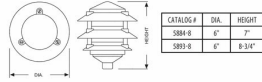

TIER GARDEN LIGHTS

**4-Tier Garden Light
Incandescent 60W Max**

D27

Catalog #: 5893-8

APPLICATIONS

For accent lighting along walkways, driveways, terraces, porches and garden areas
N/A

PRODUCT FEATURES

- Rugged die cast construction
- State-of-the-art powder coat finish provides maximum weatherability and scratch resistance
- Includes screw-in clear glass globe
- Includes gasket and mounting hardware
- Multi-lingual instructions in each package

CULUS

Listed

GENERAL PRODUCT INFORMATION

Color: Green

PRODUCT MEASUREMENTS

Wt. Ea. (Lbs.): 3.480

PACKAGING

Package Type: Boxed
Std. Pkg.: 2
Product UPC-A Labeled: Yes
Weight (Lbs. Per/C): 348.00
Ship Carton Length (in.): 10.81
Ship Carton Width (in.): 6.25
Ship Carton Height (in.): 8.81
Ctn Weight (Lbs.): 6.96
Pallet Qty: 168.00
UPC Number: 050169589380
I2of5: 50050169589385