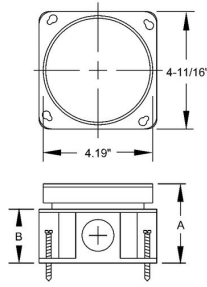

**ROUND FLOOR BOX - CONCRETE POUR**Fully Adjustable Floor Box, Cast Iron  
N/A

A97

Catalog #: 6261

**APPLICATIONS**Round floor boxes provide flush service for power or voice/data  
Floor boxes may be used for carpet or tile floor applications**PRODUCT FEATURES**Cast iron, water-tight body, fully adjustable  
Gray powder coat paint inside and out for additional corrosion resistance  
3/4" threaded conduit openings are standard  
N/A**UL LISTED**

File E195978

**GENERAL PRODUCT INFORMATION**

Wiring System: Conduit

**CONFIGURATION**Number Of Outlets: 4  
Side Knockout(s): ---**PRODUCT MEASUREMENTS**Outlet Size: 3/4 in.  
Cubic Inches (cm3): 33.0 (540.7)  
Wt. Ea. (Lbs.): 4.950  
Product Length (in.): 4.84  
Product Width (in.): 3.06  
Product Height (in.): 4.84**PACKAGING**Minimum Pack Qty.: 4  
Std. Pkg.: 4  
Product UPC-A Labeled: Yes  
Weight (Lbs. Per/C): 495.00  
Ship Carton Length (in.): 12.37  
Ship Carton Width (in.): 6.12  
Ship Carton Height (in.): 9.00  
Ctn Weight (Lbs.): 19.80  
Pallet Qty: 420  
UPC Number: 050169062616  
I2of5: 50050169062611