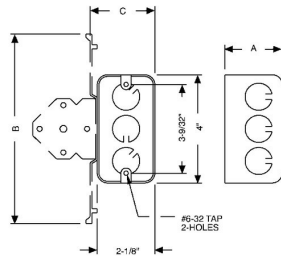

SINGLE DEVICE HANDY BOXES & EXTENSION RINGS

4 in. x 2 in. Handy Boxes, 1-7/8 in. Deep - Drawn with Conduit KO's
Raised Ground, TS Bracket, 1/2 in. Setback

A44

Catalog #: 662

APPLICATIONS

RACO® Handy boxes, also called utility boxes, are used for convenience outlets, switch boxes or small junction boxes. They are popular for exposed work applications (surface mounted wiring). The NEC requires that surface-mounted wiring be enclosed with a protective covering such as EMT conduit.

PRODUCT FEATURES

Reference the Box Selection section in the front of this catalog for complete description of bracket types and features
N/A

UL LISTED

File E195978

COMPLIANCES

All RACO® single gang, two gang, 4 in. square, and single gang gangable UL listed steel boxes are acceptable for use in 2-hour fire rated walls. For additional information, consult UL "Fire Resistance Directory" or the UL website at www.ul.com

FIRE RESISTANCE

Acceptable for use in 2-hour rated walls

GENERAL PRODUCT INFORMATION

Wiring System: Conduit

CONFIGURATION

End Knockouts: (2) 1/2 in.
Bracket Type: TS, for Metal or Wood Studs
Bracket Setback: 1/2 in.
Drawn or Welded: Drawn
Raised Ground: Yes
Side Knockout(s): (3) 1/2 in.
Bottom Knockouts(s): (3) 1/2 in.

DRAWING DIMENSIONS

Dimension A: 1-7/8 in.
Dimension B: 7 in.
Dimension C: 2-3/8 in.

PRODUCT MEASUREMENTS

Depth: 1-7/8 in.
Cubic Inches (cm³): 13.0 (213.0)
Wt. Ea. (Lbs.): 0.601
Product Length (in.): 1.94
Product Width (in.): 7.00
Product Height (in.): 2.38