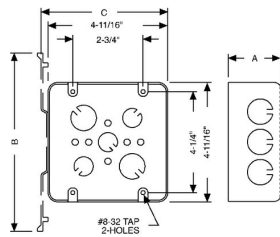

## TWO DEVICE HANDY / SWITCH BOXES & COVERS

4 in. Square Two Device Switch Boxes, 2-1/8 in. Deep - Drawn with Conduit KO's  
TS Bracket, 1/2 in. Setback

A46

Catalog #: 681

### DRAWING DIMENSIONS

Dimension A: 2-1/8 in.  
Dimension B: 4 in.  
Dimension C: 4 in.  
Dimension D: 7 in.  
Dimension E: 4-9/32 in.

### PRODUCT MEASUREMENTS

Depth: 2-1/8 in.  
Cubic Inches (cm3): 30.3 (496.5)  
Wt. Ea. (Lbs.): 0.926  
Product Length (in.): 2.19  
Product Width (in.): 7.00  
Product Height (in.): 4.38

### PACKAGING

Minimum Pack Qty.: 25  
Std. Pkg.: 25  
Product UPC-A Labeled: Yes  
Weight (Lbs. Per/C): 92.60  
Ship Carton Length (in.): 20.25  
Ship Carton Width (in.): 7.38  
Ship Carton Height (in.): 9.88  
Ctn Weight (Lbs.): 23.15  
Pallet Qty: 1200  
UPC Number: 050169006818  
I2of5: 50050169006813