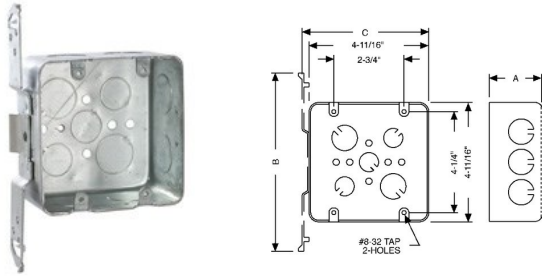

## TWO DEVICE HANDY / SWITCH BOXES & COVERS

4 in. Square Two Device Switch Boxes, 2-1/8 in. Deep - Drawn with Conduit KO's  
TS Bracket, 1/2 in. Setback

A46

Catalog #: 685SP

### PRODUCT MEASUREMENTS

Depth: 2-1/8 in.  
Cubic Inches (cm<sup>3</sup>): 30.3 (496.5)  
Wt. Ea. (Lbs.): 0.932  
Product Length (in.): 2.19  
Product Width (in.): 7.00  
Product Height (in.): 4.38