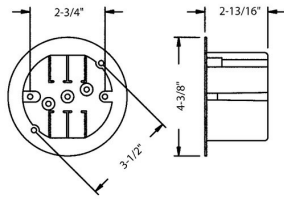

OLD WORK NON-METALLIC CABLE BOXES

Old Work Cable Boxes - For Nonmetallic Sheathed Cable
3-1/2 in. Round, 2-13/16 in. Deep, 18.0 Cu. in., Flush Mount

A78

Catalog #: 7122RAC

APPLICATIONS

RACO® Nonmetallic cable boxes are used in branch circuit wiring to splice wires
Accommodates wiring devices such as switches and receptacles
Provide excellent protection for wiring system or devices

PRODUCT FEATURES

RACO® Nonmetallic cable boxes provide the installer with a cost alternative that is lightweight and easy to install
Self-clamping wire entry clamps
Extra long, metal swing arms ensure installation
Wrap around metal clamp to secure box to sheet rock

UL LISTED

File E 195963

COMPLIANCES

Boxes are listed for Applications (Electrical Codes), UL Green Book
Boxes are listed for mechanical properties, including the 2-hour Fire Rating, (building codes) UL Orange Book
Federal Manufacturer's number 28488

US PATENTS

4,183,486; 4,874,905; 4,580,689; 4,666,599

OTHER PATENTS

Canada 1,237,515; 1,260,599

GENERAL PRODUCT INFORMATION

Wiring System: Nonmetallic Sheathed Cable
Color: Gray

RECOMMENDED MAX LOAD

Fixture (Static) Lbs.: 6

CONFIGURATION

Cable Clamps: 4

DRAWING DIMENSIONS

Dimension A: 2-13/16 in.

PRODUCT MEASUREMENTS

Depth: 2-13/16 in.
Cubic Inches (cm3): 18.0 (295.0)
Wt. Ea. (Lbs.): 0.225
Product Length (in.): 2.81
Product Width (in.): 4.38
Product Height (in.): 4.38

PACKAGING

Minimum Pack Qty.: 100
Std. Pkg.: 100
Product UPC-A Labeled: Yes
Weight (Lbs. Per/C): 22.50
Ship Carton Length (in.): 24.00
Ship Carton Width (in.): 15.00
Ship Carton Height (in.): 16.00
Ctn Weight (Lbs.): 22.10
Pallet Qty: 1000
UPC Number: 050169971222
I2of5: 50050169971227