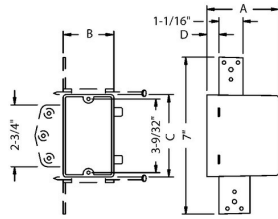

SINGLE GANG NON-METALLIC CABLE BOXES - BRACKETED

Single-gang with Brackets for Metal or Wood Studs - For Nonmetallic sheathed Cable
1-1/4 in. Deep, 8.0 Cu. in., 3/8 in. Setback, Bracket

A77

Catalog #: 7308RAC

CONFIGURATION

Cable Knockouts(s): 2
Bracket Type: Flat
Bracket Setback: 3/8 in.

DRAWING DIMENSIONS

Dimension A: 1-1/4 in.
Dimension C: 3-1/2 in.
Dimension D: 3/8 in.

PRODUCT MEASUREMENTS

Depth: 1-1/4 in.
Cubic Inches (cm³): 8.0 (131.0)
Wt. Ea. (Lbs.): 0.126
Product Length (in.): 1.25
Product Width (in.): 7.00
Product Height (in.): 2.63

PACKAGING

Minimum Pack Qty.: 25
Std. Pkg.: 25
Product UPC-A Labeled: Yes
Weight (Lbs. Per/C): 12.60
Ship Carton Length (in.): 12.00
Ship Carton Width (in.): 8.94

Ship Carton Height (in.):	12.00
Ctn Weight (Lbs.):	3.15
Pallet Qty:	1500
UPC Number:	050169973080
I2of5:	50050169973085