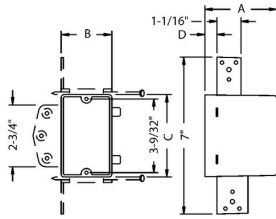

## SINGLE GANG NON-METALLIC CABLE BOXES - BRACKETED

Single-gang with Brackets for Metal or Wood Studs - For Nonmetallic sheathed Cable  
2-27/32 in. Deep, 20.0 Cu. in., Face Mount, 1/2 in. Setback

A77

Catalog #: 7717RAC

### DRAWING DIMENSIONS

Dimension A: 2-27/32 in.  
Dimension C: 3-19/32 in.  
Dimension D: 1/2 in.

### PRODUCT MEASUREMENTS

Depth: 2-27/32 in.  
Cubic Inches (cm<sup>3</sup>): 20.0 (327.7)  
Wt. Ea. (Lbs.): 0.182  
Product Length (in.): 2.84  
Product Width (in.): 3.59  
Product Height (in.): 3.38