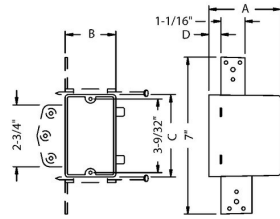

SINGLE GANG NON-METALLIC CABLE BOXES - WITH CAPTIVE NAILS

Single-gang with Captive Nails - For Nonmetallic Sheathed Cable
3-3/16 in. Deep, 20.3 Cu. in., Nails, 1/2 in. Setback

A75

Catalog #: 7820RAC

APPLICATIONS

FIRE RESISTANCE

2-hour fire rating, UL Orange Book

GENERAL PRODUCT INFORMATION

Wiring System: Nonmetallic Sheathed Cable
Color: Gray

CONFIGURATION

Cable Knockouts(s): 4

DRAWING DIMENSIONS

Dimension A: 3-3/16 in.
Dimension C: 3-19/32 in.
Dimension D: 1/2 in.

PRODUCT MEASUREMENTS

Depth: 3-3/16 in.
Cubic Inches (cm³): 20.3 (332.6)
Wt. Ea. (Lbs.): 0.244
Product Length (in.): 3.19
Product Width (in.): 3.84
Product Height (in.): 2.25

PACKAGING

Minimum Pack Qty.: 100
Std. Pkg.: 100
Product UPC-A Labeled: Yes
Weight (Lbs. Per/C): 24.40
Ship Carton Length (in.): 24.00
Ship Carton Width (in.): 13.00
Ship Carton Height (in.): 16.00
Ctn Weight (Lbs.): 24.40
Pallet Qty: 1600
UPC Number: 050169978207
I2of5: 50050169978202