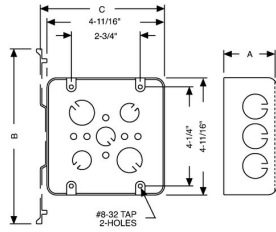

## 4-11/16 IN. SQUARE WELDED BOXES 2-1/8 IN. WITH CONDUIT KO'S

4-11/16 in. Square Boxes, 2-1/8 in. Deep - Welded with Conduit KO's  
600V, Raised Ground

A26

Catalog #: 8257

### DRAWING DIMENSIONS

Dimension A: 2-1/8 in.

### PRODUCT MEASUREMENTS

Depth: 2-1/8 in.  
Cubic Inches (cm<sup>3</sup>): 42.0 (688.2)  
Wt. Ea. (Lbs.): 1.104  
Product Length (in.): 2.19  
Product Width (in.): 4.69  
Product Height (in.): 4.69

### PACKAGING

Minimum Pack Qty.: 25  
Std. Pkg.: 25  
Product UPC-A Labeled: Yes  
Weight (Lbs. Per/C): 110.40  
Ship Carton Length (in.): 21.38  
Ship Carton Width (in.): 7.50  
Ship Carton Height (in.): 9.75  
Ctn Weight (Lbs.): 27.60  
Pallet Qty: 1500  
UPC Number: 050169002575  
I2of5: 50050169002570