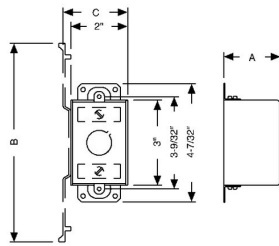

3 IN. X 2 IN. SWITCH BOXES - 1-1/2 TO 2-1/2 IN. DEEP WITH CONDUIT KO'S

2-1/2 in. Deep Switch Boxes - Gangable with Conduit KO's
TS Bracket, 1/2 in. Setback

A47

Catalog #: 8504

APPLICATIONS

RACO® Switch boxes are used to house wiring devices such as switches and outlets
N/A

PRODUCT FEATURES

Gangable switch boxes offer the option of constructing a box to hold two or more devices
Reference the Box Selection section in the front of this catalog for complete description of bracket types and features

DRAWING DIMENSIONS

Dimension A: 2-1/2 in.
Dimension B: 7 in.
Dimension C: 2-13/64 in.

PRODUCT MEASUREMENTS

Depth: 2-1/2 in.
Cubic Inches (cm3): 12.5 (204.8)
Wt. Ea. (Lbs.): 0.660
Product Length (in.): 2.50
Product Width (in.): 7.00
Product Height (in.): 2.20

PACKAGING

Minimum Pack Qty.: 20
Std. Pkg.: 20
Product UPC-A Labeled: Yes
Weight (Lbs. Per/C): 66.00
Ship Carton Length (in.): 13.75
Ship Carton Width (in.): 5.75
Ship Carton Height (in.): 11.00
Ctn Weight (Lbs.): 13.20
Pallet Qty: 1920
UPC Number: 050169005040
I2of5: 50050169005045