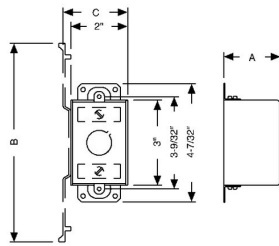

**3 IN. X 2 IN. SWITCH BOXES - 2-3/4 TO 3-1/2 IN. DEEP WITH CONDUIT KO'S****3-1/2 in. Deep Switch Boxes - Gangable with Conduit KO's  
Plaster Ears**

A48

Catalog #: 8590

**APPLICATIONS**

RACO® Switch boxes are used to house wiring devices such as switches and outlets  
N/A

**PRODUCT FEATURES**

Gangable switch boxes offer the option of constructing a box to hold two or more devices  
Plaster ears allow a box to be used in "old work" applications

**UL LISTED**

File E 195978

**COMPLIANCES**

**DRAWING DIMENSIONS**

Dimension A: 3-1/2 in.

**PRODUCT MEASUREMENTS**

Depth: 3-1/2 in.  
Cubic Inches (cm<sup>3</sup>): 18.0 (295.0)  
Wt. Ea. (Lbs.): 0.736  
Product Length (in.): 3.50  
Product Width (in.): 4.22  
Product Height (in.): 2.00

**PACKAGING**

Minimum Pack Qty.: 25  
Std. Pkg.: 25  
Product UPC-A Labeled: Yes  
Weight (Lbs. Per/C): 73.60  
Ship Carton Length (in.): 18.25  
Ship Carton Width (in.): 8.00  
Ship Carton Height (in.): 7.00  
Ctn Weight (Lbs.): 18.40  
Pallet Qty: 2100  
UPC Number: 050169005903  
I2of5: 50050169005908