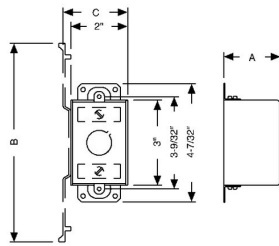

**3 IN. X 2 IN. SWITCH BOXES - 2-3/4 TO 3-1/2 IN. DEEP WITH NONMETALLIC SHEATHED CABLE CLAMPS****3-1/2 in. Deep Switch Boxes - Gangable with Nonmetallic Sheathed Cable Clamps
Plaster Ears**

A51

Catalog #: 8601

FIRE RESISTANCE

Acceptable for use in 2-hour rated walls

GENERAL PRODUCT INFORMATION

Wiring System: Nonmetallic Sheathed Cable

CONFIGURATION

End Knockouts: (2) 1/2 in.
Ends Cable: 4
Bracket Type: No Bracket
Side Knockout(s): (4) 1/2 in.
Bottom Knockouts(s): (1) 1/2 in.

DRAWING DIMENSIONS

Dimension A: 3-1/2 in.

PRODUCT MEASUREMENTS

Depth: 3-1/2 in.
Cubic Inches (cm³): 18.0 (295.0)
Wt. Ea. (Lbs.): 0.784
Product Length (in.): 3.50
Product Width (in.): 4.22
Product Height (in.): 2.00

PACKAGING

Minimum Pack Qty.: 25
Std. Pkg.: 25
Product UPC-A Labeled: Yes
Weight (Lbs. Per/C): 78.40
Ship Carton Length (in.): 11.13
Ship Carton Width (in.): 8.50
Ship Carton Height (in.): 10.00
Ctn Weight (Lbs.): 19.60
Pallet Qty: 2000
UPC Number: 050169006016
I2of5: 50050169006011