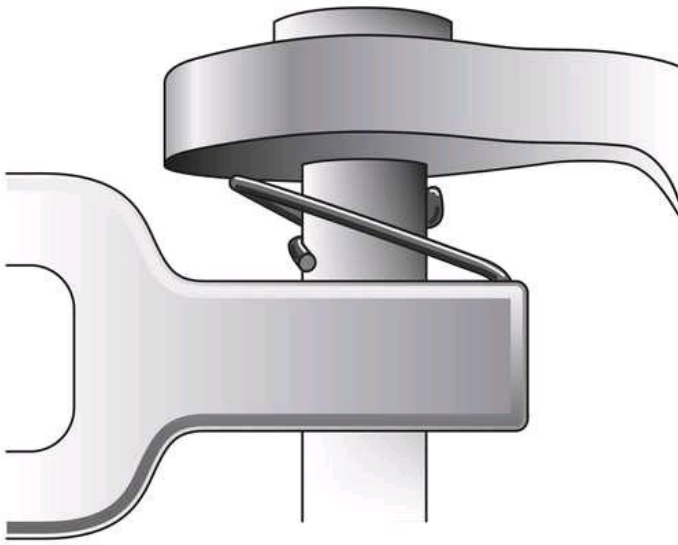

RIV Clip - Clevis-Joint Connection

by ANDERSON
Catalog ID: 941104001

Riv Clip, Stainless Steel- For use" clevis-pin connection joints

* Representative image

Product Details

General

Material	Stainless Steel
Number of Bolt Holes	0
Strength Rating - Ultimate Body	0 lb
UPC	096359253136

Dimensions

Assembly Rating (Ultimate)	0 lb
Diameter - Bolt	0 in
Diameter - Pin	0 in
Insulator Throat Diameter - Maximum	0 in
Insulator Throat Diameter - Minimum	0 in
Length - Pin	0 in
Maximum Adjustment	0 in
Ring Height	0 in
Weight	0.010 lb