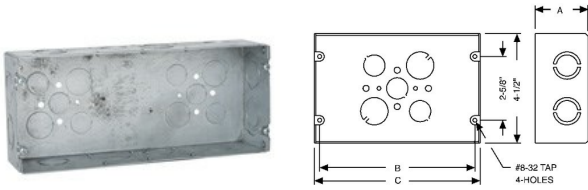

## WELDED GANG BOXES WITH CONDUIT KO'S

Gang Boxes, 2-1/2 in. Deep - Welded with Conduit KO's  
4-Gang

A54

Catalog #: 943

### APPLICATIONS

RACO® Gang boxes are used where a number of wiring devices are to be centrally located  
N/A

### PRODUCT FEATURES

Gang boxes save time in installation, no need to gang boxes together  
Have 3/4" and 1" concentric KO's for use with a wide variety of wiring methods  
Bottom KO pattern, 3-1/2" and 2-3/4" at either end of box  
Accepts two styles of covers, flat and 3/4" raised device cover  
Use low voltage partitions #947 or #949

### PRODUCT MEASUREMENTS

Depth: 2-1/2 in.  
Cubic Inches (cm3): 110.0 (1802.5)  
Wt. Ea. (Lbs.): 2.313  
Product Length (in.): 2.50  
Product Width (in.): 4.50  
Product Height (in.): 10.44