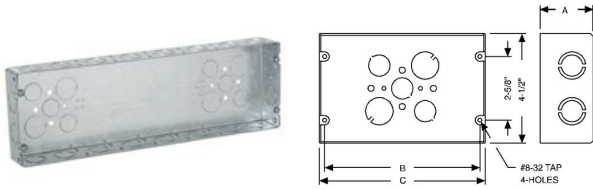

## WELDED GANG BOXES WITH CONDUIT KO'S

Gang Boxes, 1-5/8 in. Deep - Welded with Conduit KO's  
6-Gang

A54

Catalog #: 955

### APPLICATIONS

RACO® Gang boxes are used where a number of wiring devices are to be centrally located  
N/A

### PRODUCT FEATURES

Gang boxes save time in installation, no need to gang boxes together  
Have 1/2" and 3/4" concentric KO's for use with a wide variety of wiring methods  
Bottom KO pattern, 3-1/2" and 2-3/4" at either end of box  
Accepts two styles of covers, flat and 3/4" raised device cover  
Use low voltage partitions #947 or #949

### PRODUCT MEASUREMENTS

Depth: 1-5/8 in.  
Cubic Inches (cm3): 98.5 (1614.1)  
Wt. Ea. (Lbs.): 2.450  
Product Length (in.): 1.63  
Product Width (in.): 4.50  
Product Height (in.): 14.06