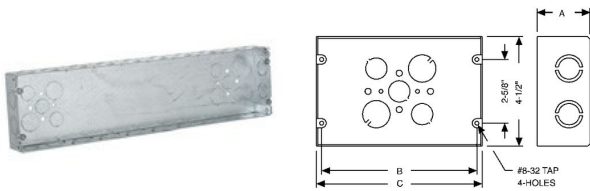

## WELDED GANG BOXES WITH CONDUIT KO'S

Gang Boxes, 1-5/8 in. Deep - Welded with Conduit KO's  
8-Gang

A54

Catalog #: 957

### APPLICATIONS

RACO® Gang boxes are used where a number of wiring devices are to be centrally located

### PRODUCT FEATURES

- Gang boxes save time in installation, no need to gang boxes together
- Have 1/2" and 3/4" concentric KO's for use with a wide variety of wiring methods
- Bottom KO pattern, 3-1/2" and 2-3/4" at either end of box
- Accepts two styles of covers, flat and 3/4" raised device cover
- Use low voltage partitions #947 or #949

### PRODUCT MEASUREMENTS

Depth: 1-5/8 in.  
 Cubic Inches (cm3): 124.5 (2040.1)  
 Wt. Ea. (Lbs.): 3.100  
 Product Length (in.): 1.63  
 Product Width (in.): 4.50  
 Product Height (in.): 17.69