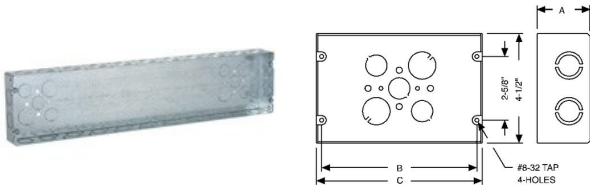

## WELDED GANG BOXES WITH CONDUIT KO'S

Gang Boxes, 1-5/8 in. Deep - Welded with Conduit KO's  
9-Gang

A54

Catalog #: 958

### APPLICATIONS

RACO® Gang boxes are used where a number of wiring devices are to be centrally located

### PRODUCT FEATURES

- Gang boxes save time in installation, no need to gang boxes together
- Have 1/2" and 3/4" concentric KO's for use with a wide variety of wiring methods
- Bottom KO pattern, 3-1/2" and 2-3/4" at either end of box
- Accepts two styles of covers, flat and 3/4" raised device cover
- Use low voltage partitions #947 or #949

### PRODUCT MEASUREMENTS

Depth: 1-5/8 in.  
 Cubic Inches (cm3): 137.3 (2249.9)  
 Wt. Ea. (Lbs.): 3.250  
 Product Length (in.): 1.63  
 Product Width (in.): 4.50  
 Product Height (in.): 19.50