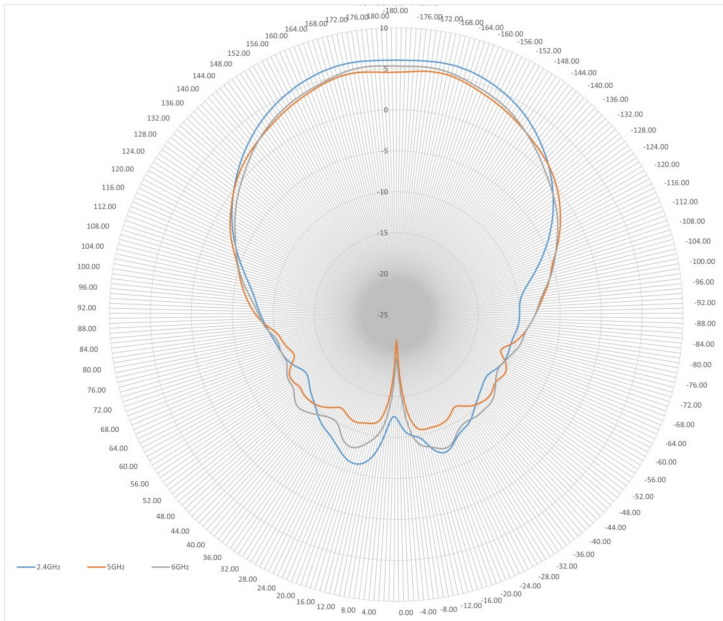

HORIZONTAL