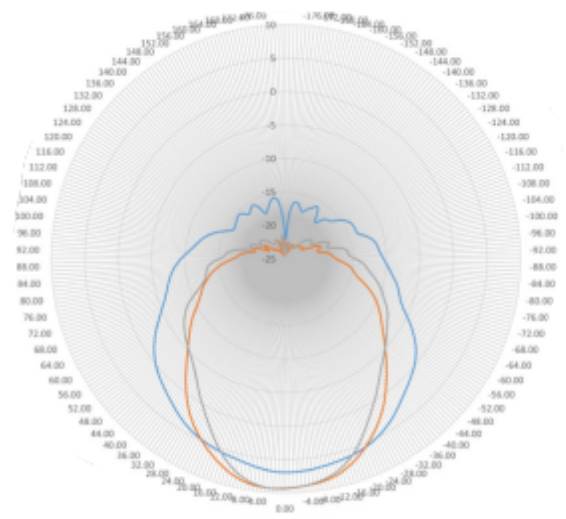

2.4/5/6 GHZ 8/10/10 DBI 14 ELEMENT INDOOR PATCH ANTENNA WITH MPC ATS-03951 (ATS-OP-2456-81010-14MPC-36)

**VERTICAL
TRIBAND RADIO (6MPC-WHT)**

HORIZONTAL

Frequency (MHz)	2400.0	2420.0	2440.0	2460.0	2484.0
Gain (dBi)	7.96	8.01	8.02	8.16	8.46

Frequency (MHz)	5150.0	5250.0	5350.0	5450.0	5550.0	5650.0	5750.0	5850.0
Gain (dBi)	9.06	9.44	9.33	9.30	10.01	9.88	9.97	9.54

Frequency (MHz)	5925.0	6050.0	6150.0	6250.0	6350.0	6450.0	6550.0	6650.0	6750.0	6850.0	6950.0	7050.0	7125.0
Gain (dBi)	9.47	9.96	10.00	9.29	9.13	9.14	9.36	9.81	9.92	9.63	9.83	9.32	9.12