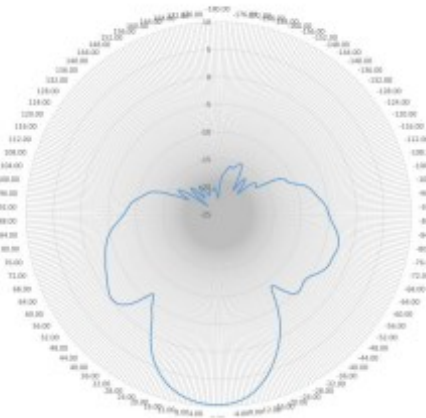

2.4/5/6 GHZ 8/10/10 DBI 14 ELEMENT INDOOR PATCH ANTENNA WITH MPC ATS-03951 (ATS-OP-2456-81010-14MPC-36)

VERTICAL
6 GHZ RADIO (6MPC-BLK)

HORIZONTAL

Frequency (MHz)	5900.0	6050.0	6150.0	6250.0	6350.0	6450.0	6550.0	6650.0	6750.0	6850.0	6950.0	7050.0	7125.0
Gain (dBi)	9.80	9.97	10.08	9.97	10.02	9.98	10.23	10.57	10.12	9.88	10.31	10.45	10.09