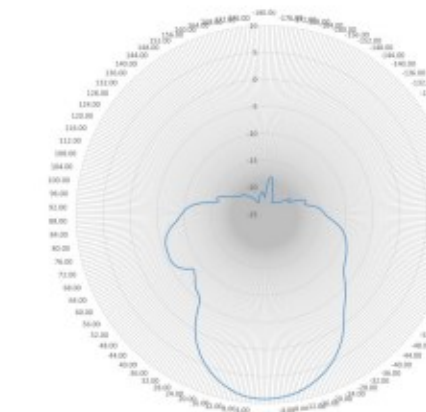

5 GHZ RADIO (4MPC)

Frequency (MHz)	4900.0	5000.0	5100.0	5150.0	5250.0	5350.0	5450.0	5550.0	5650.0	5750.0	5850.0
Gain (dBi)	9.13	9.53	9.63	9.32	9.64	9.72	9.93	9.70	9.61	9.62	9.70