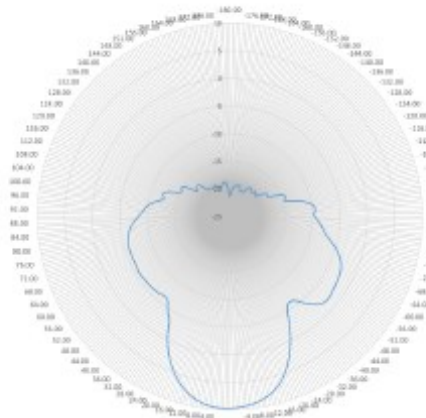

MECHANICAL SPECIFICATIONS

Dimensions: 15.35" x 15.35" x 2.25" (390x390x57mm)
Weight: 3 lb (1.3kg)
Number of Leads: 14
Connector: 4MPC (5GHz), 6MPC-BLK (6GHz and Scan), 6MPC-WHT (2.4/5/GHz)
Installation: Flush Mount to Wall or Articulating
Wall/Pole Mount (Included)

VERTICAL
6 GHZ RADIO (6MPC-BLK)

HORIZONTAL

Frequency (MHz)	5900.0	6050.0	6150.0	6250.0	6350.0	6450.0	6550.0	6650.0	6750.0	6850.0	6950.0	7050.0	7125.0
Gain (dBi)	9.80	9.97	10.08	9.97	10.02	9.98	10.23	10.57	10.12	9.88	10.31	10.45	10.09