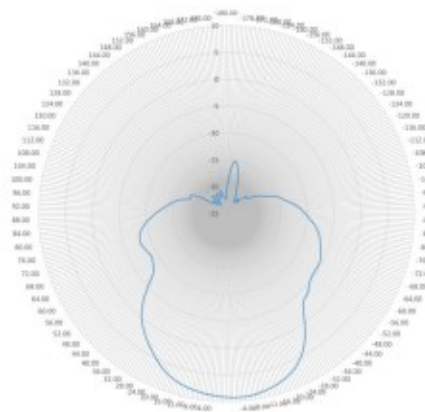

5 GHZ RADIO (4MPC)

Frequency (MHz)	4900.0	5000.0	5100.0	5150.0	5250.0	5350.0	5450.0	5550.0	5650.0	5750.0	5850.0
Gain (dBi)	9.13	9.53	9.63	9.32	9.64	9.72	9.93	9.70	9.61	9.62	9.70