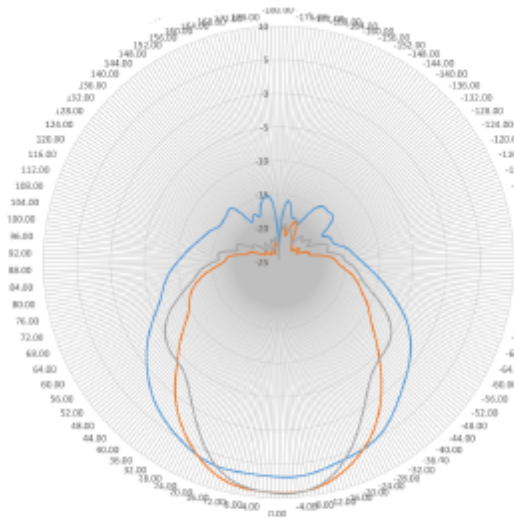

2.4/5/6 GHZ 8/10/10 DBI 14 ELEMENT INDOOR PATCH ANTENNA WITH MPC ATS-03951 (ATS-OP-2456-81010-14MPC-36)

**VERTICAL
TRIBAND RADIO (6MPC-WHT)**

HORIZONTAL

Frequency (MHz)	2400.0	2420.0	2440.0	2460.0	2484.0
Gain (dBi)	7.96	8.01	8.02	8.16	8.46

Frequency (MHz)	5150.0	5250.0	5350.0	5450.0	5550.0	5650.0	5750.0	5850.0
Gain (dBi)	9.06	9.44	9.33	9.30	10.01	9.88	9.97	9.54

Frequency (MHz)	5925.0	6050.0	6150.0	6250.0	6350.0	6450.0	6550.0	6650.0	6750.0	6850.0	6950.0	7050.0	7125.0
Gain (dBi)	9.47	9.96	10.00	9.29	9.13	9.14	9.36	9.81	9.92	9.63	9.83	9.32	9.12