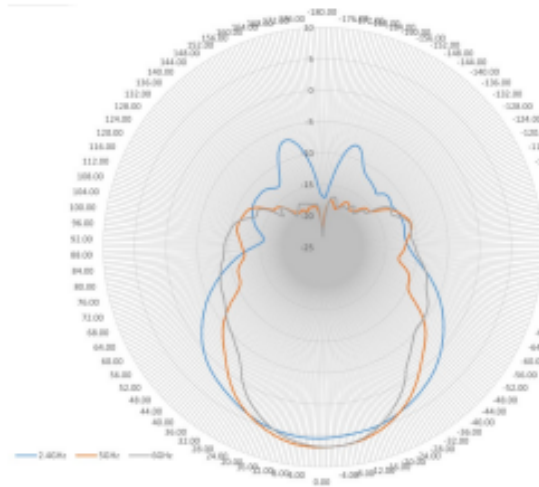

ATS-03954 (ATS-OP-2456-477-14MPC-36)

VERTICAL
TRIBAND RADIO (6MPC-WHT)

HORIZONTAL

Frequency (MHz)	2400.0	2420.0	2440.0	2460.0	2480.0	2500.0
Gain (dBi)	5.93	5.62	5.68	6.14	5.84	4.92

Frequency (MHz)	4900.0	5025.0	5150.0	5250.0	5350.0	5450.0	5550.0	5650.0	5750.0	5850.0
Gain (dBi)	6.83	6.88	6.87	7.09	7.20	6.81	6.82	6.99	7.58	7.26

Frequency (MHz)	5900.0	6050.0	6150.0	6250.0	6350.0	6450.0	6550.0	6650.0	6750.0	6850.0	6950.0	7050.0	7125.0
Gain (dBi)	6.62	7.43	7.75	7.54	7.08	6.78	6.79	7.21	6.86	6.72	6.83	7.24	7.16

2.4/5/6 GHZ 4/7/7 DBI 14 ELEMENT INDOOR PATCH
ANTENNA WITH MPC
ATS-03954 (ATS-OP-2456-477-14MPC-36)