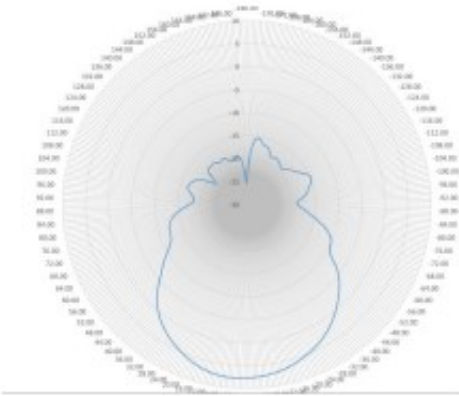

2.4/5/6 GHZ 4/7/7 DBI 14 ELEMENT INDOOR PATCH ANTENNA WITH MPC

ATS-03954 (ATS-OP-2456-477-14MPC-36)

VERTICAL 6GHZ RADIO (6MPC-BLK)

HORIZONTAL

Frequency	5900.0	6050.0	6150.0	6250.0	6350.0	6450.0	6550.0	6650.0	6750.0	6850.0	6950.0	7050.0	7125.0
Efficiency (dBi)	7.33	8.00	7.98	7.76	7.87	7.96	7.81	7.99	8.07	8.40	8.38	7.96	7.82