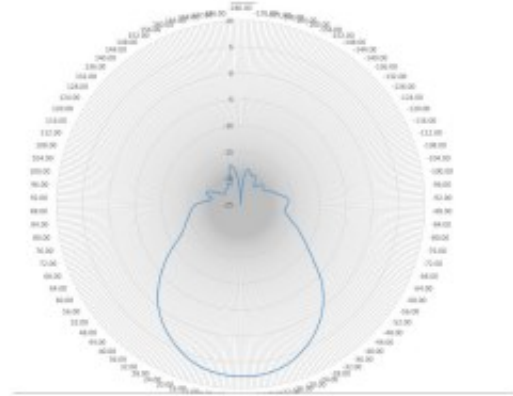

MECHANICAL SPECIFICATIONS

Dimensions: 11.8" x 11.8" x 1.85" (300x300x47mm)
Weight: 3 lb (1.3kg)
Number of Leads: 14
Connector: 4MPC (5GHz), 6MPC-BLK (6GHz and Scan), 6MPC-WHT (2.4/5/GHz)
Installation: Flush Mount to Wall or Articulating
Wall/Pole Mount (Included)

ATS-03954 (ATS-OP-2456-477-14MPC-36)

VERTICAL 6GHZ RADIO (6MPC-BLK)

HORIZONTAL

Frequency	5900.0	6050.0	6150.0	6250.0	6350.0	6450.0	6550.0	6650.0	6750.0	6850.0	6950.0	7050.0	7125.0
Efficiency (dBi)	7.33	8.00	7.98	7.76	7.87	7.96	7.81	7.99	8.07	8.40	8.38	7.96	7.82