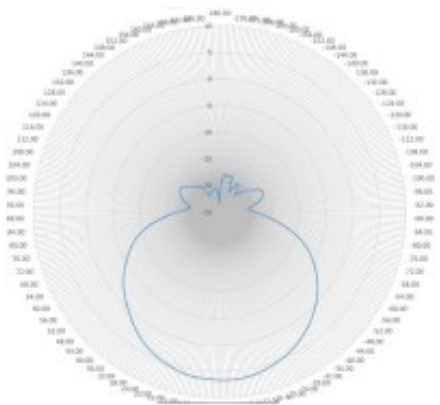

ATS-03954 (ATS-OP-2456-477-14MPC-36)

VERTICAL 6GHZ RADIO (6MPC-BLK)

HORIZONTAL

Frequency	5900.0	6050.0	6150.0	6250.0	6350.0	6450.0	6550.0	6650.0	6750.0	6850.0	6950.0	7050.0	7125.0
Efficiency (dBi)	7.33	8.00	7.98	7.76	7.87	7.96	7.81	7.99	8.07	8.40	8.38	7.96	7.82

5 GHZ RADIO (4MPC)

Frequency (MHz)	4900.0	5000.0	5100.0	5150.0	5250.0	5350.0	5450.0	5550.0	5650.0	5750.0	5850.0
Efficiency (dBi)	6.04	6.37	6.79	6.53	6.60	6.79	6.94	7.15	7.21	7.67	7.75

2.4/5/6 GHZ 4/7/7 DBI 14 ELEMENT INDOOR PATCH ANTENNA WITH MPC