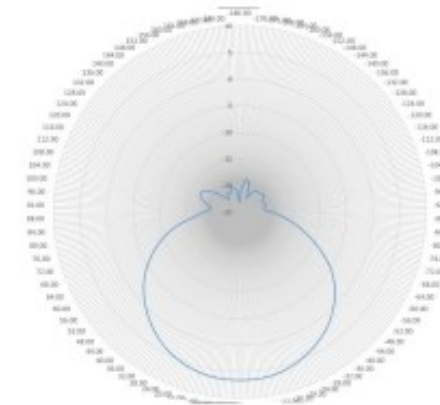

MECHANICAL SPECIFICATIONS

Dimensions: 11.8" x 11.8" x 1.85" (300x300x47mm)
Weight: 3 lb (1.3kg)
Number of Leads: 14
Connector: 4MPC (5GHz), 6MPC-BLK (6GHz and Scan), 6MPC-WHT (2.4/5/GHz)
Installation: Flush Mount to Wall or Articulating
Wall/Pole Mount (Included)

ATS-03954 (ATS-OP-2456-477-14MPC-36)

VERTICAL 6GHZ RADIO (6MPC-BLK)

HORIZONTAL

Frequency	5900.0	6050.0	6150.0	6250.0	6350.0	6450.0	6550.0	6650.0	6750.0	6850.0	6950.0	7050.0	7125.0
Efficiency (dBi)	7.33	8.00	7.98	7.76	7.87	7.96	7.81	7.99	8.07	8.40	8.38	7.96	7.82

5 GHZ RADIO (4MPC)

Frequency (MHz)	4900.0	5000.0	5100.0	5150.0	5250.0	5350.0	5450.0	5550.0	5650.0	5750.0	5850.0
Efficiency (dBi)	6.04	6.37	6.79	6.53	6.60	6.79	6.94	7.15	7.21	7.67	7.75

2.4/5/6 GHZ 4/7/7 DBI 14 ELEMENT INDOOR PATCH ANTENNA WITH MPC