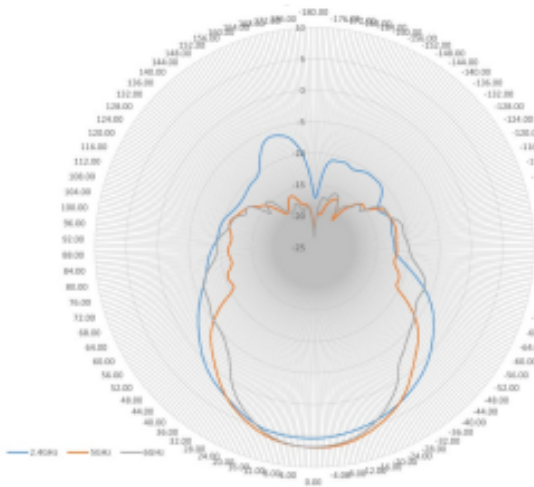

2.4/5/6 GHZ 4/7/7 DBI 14 ELEMENT INDOOR PATCH ANTENNA WITH MPC ATS-03954 (ATS-OP-2456-477-14MPC-36)

ELECTRICAL SPECIFICATIONS

Frequency Range: 2.4-2.48/5.15-5.85/5.925-7.125 GHz
Gain: 4/7/7dBi
Polarization: 7 Vertical / 7 Horizontal
Horizontal Beamwidth: 75°/55°/45°
Vertical Beamwidth: 75°/55°/45°
VSWR: <1.5:1 Max: 2.0
Isolation: >30dB
Impedance: 50 Ω

ATS-03954 (ATS-OP-2456-477-14MPC-36)

VERTICAL
TRIBAND RADIO (6MPC-WHT)

HORIZONTAL

Frequency (MHz)	2400.0	2420.0	2440.0	2460.0	2480.0	2500.0
Gain (dBi)	5.93	5.62	5.68	6.14	5.84	4.92

Frequency (MHz)	4900.0	5025.0	5150.0	5250.0	5350.0	5450.0	5550.0	5650.0	5750.0	5850.0
Gain (dBi)	6.83	6.88	6.87	7.09	7.20	6.81	6.82	6.99	7.58	7.26

Frequency (MHz)	5900.0	6050.0	6150.0	6250.0	6350.0	6450.0	6550.0	6650.0	6750.0	6850.0	6950.0	7050.0	7125.0
Gain (dBi)	6.62	7.43	7.75	7.54	7.08	6.78	6.79	7.21	6.86	6.72	6.83	7.24	7.16

2.4/5/6 GHZ 4/7/7 DBI 14 ELEMENT INDOOR PATCH
ANTENNA WITH MPC
ATS-03954 (ATS-OP-2456-477-14MPC-36)