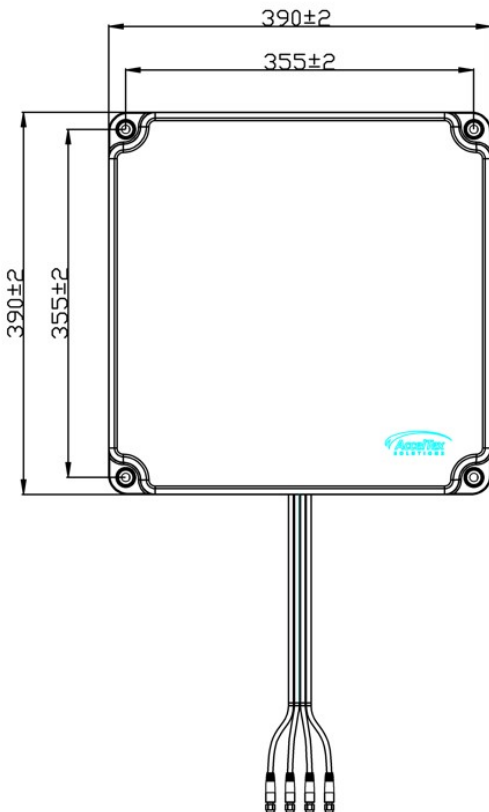

MECHANICAL SPECIFICATIONS

Dimensions: 15.35" x 15.35" x 1.37" (390x390x35mm)
 Weight: 2.5 lb (0.68 kg)
 Installation: Flush Mount to Wall or Articulating
 Wall/Pole Mount (included)

Radome Material: ABS
 Connector: N-Style Plug
 Number of Leads: 4
 Cable Length: 36" (910mm)
 Cable Type: ATS-195

1.888.406.8906
SALES@ACCELTEX.COM

2.4/5/6 GHZ 8 DBI 4 ELEMENT INDOOR/ OUTDOOR PATCH ANTENNA WITH N-STYLE

ATS-03997

ATS-OP-2456-8-4NP-36

The facts and figures herein are carefully compiled to the best of our knowledge and are intended for general informational purposes only. Responsibility for the use and application of AccelTex Solutions materials rests with the end user. ©2024 AccelTex Solutions. All Rights Reserved.