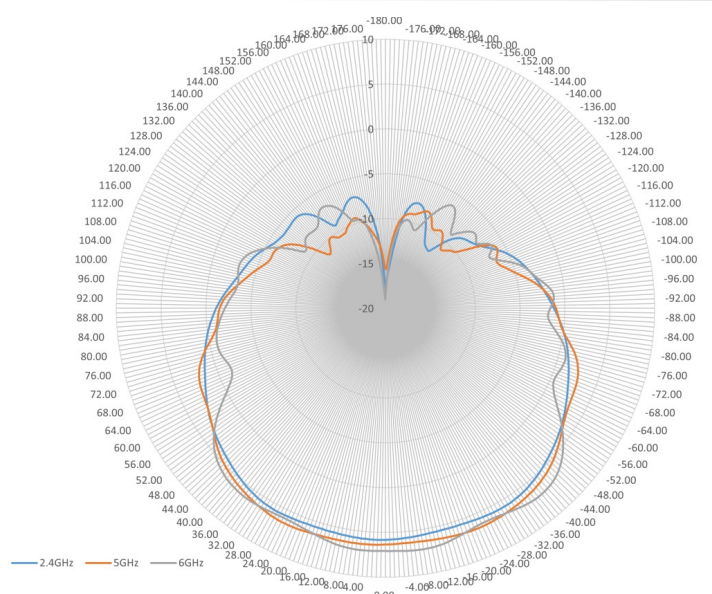

HORIZONTAL

The facts and figures herein are carefully compiled to the best of our knowledge and are intended for general informational purposes only. Responsibility for the use and application of AccelTex Solutions materials rests with the end user. ©2024 AccelTex Solutions. All Rights Reserved.

1.888.406.8906
SALES@ACCELTEX.COM