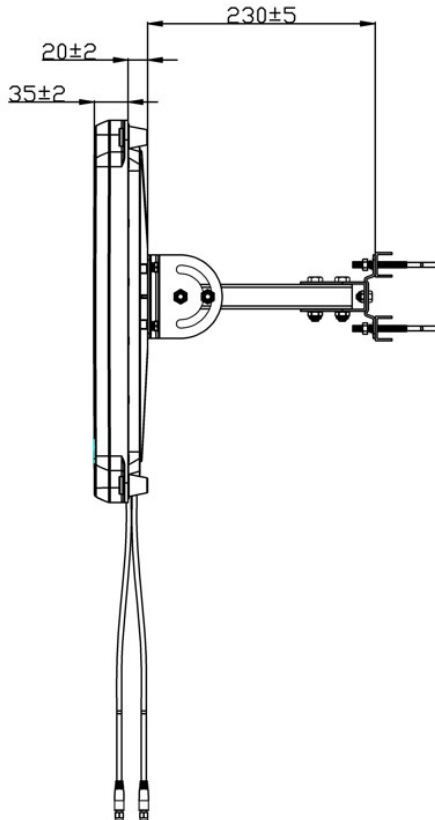

2.4/5/6 GHZ 8 DBI 4 ELEMENT INDOOR/ OUTDOOR PATCH ANTENNA WITH N-STYLE

ATS-03997

ATS-OP-2456-8-4NP-36

ELECTRICAL SPECIFICATIONS

Frequency Range: 2.4-2.48/5.15-5.85/6-7.125 GHz
 Gain: 7/8/8 dBi
 Polarization: 2 Vertical / 2 Horizontal
 Horizontal Beamwidth: 120°/115°/110°
 Vertical Beamwidth: 45°/25°/25°
 VSWR: <1.5:1 Max: 2.0
 Isolation: >30dB
 Impedance: 50 Ω

MECHANICAL SPECIFICATIONS

Dimensions: 15.35" x 15.35" x 1.37" (390x390x35mm)
 Weight: 2.5 lb (0.68 kg)
 Installation: Flush Mount to Wall or Articulating
 Wall/Pole Mount (included)

Radome Material: ABS
 Connector: N-Style Plug
 Number of Leads: 4
 Cable Length: 36" (910mm)
 Cable Type: ATS-195

1.888.406.8906
SALES@ACCELTEX.COM

2.4/5/6 GHZ 8 DBI 4 ELEMENT INDOOR/ OUTDOOR PATCH ANTENNA WITH N-STYLE

ATS-03997

ATS-OP-2456-8-4NP-36

The facts and figures herein are carefully compiled to the best of our knowledge and are intended for general informational purposes only. Responsibility for the use and application of AccelTex Solutions materials rests with the end user. ©2024 AccelTex Solutions. All Rights Reserved.