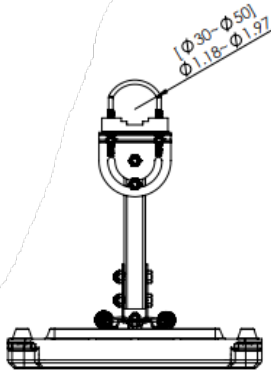

2.4/5/6 GHZ 8 DBI 4 ELEMENT INDOOR/ OUTDOOR PATCH ANTENNA WITH N-STYLE

ATS-03997

ATS-OP-2456-8-4NP-36

ELECTRICAL SPECIFICATIONS

Frequency Range: 2.4-2.48/5.15-5.85/6-7.125 GHz
 Gain: 7/8/8 dBi
 Polarization: 2 Vertical / 2 Horizontal
 Horizontal Beamwidth: 120°/115°/110°
 Vertical Beamwidth: 45°/25°/25°
 VSWR: <1.5:1 Max: 2.0
 Isolation: >30dB
 Impedance: 50 Ω

MECHANICAL SPECIFICATIONS

Dimensions: 15.35" x 15.35" x 1.37" (390x390x35mm)
 Weight: 2.5 lb (0.68 kg)
 Installation: Flush Mount to Wall or Articulating
 Wall/Pole Mount (included)

Radome Material: ABS
 Connector: N-Style Plug
 Number of Leads: 4
 Cable Length: 36" (910mm)
 Cable Type: ATS-195

1.888.406.8906
SALES@ACCELTEX.COM

2.4/5/6 GHZ 8 DBI 4 ELEMENT INDOOR/ OUTDOOR PATCH ANTENNA WITH N-STYLE

ATS-03997

ATS-OP-2456-8-4NP-36

The facts and figures herein are carefully compiled to the best of our knowledge and are intended for general informational purposes only. Responsibility for the use and application of AccelTex Solutions materials rests with the end user. ©2024 AccelTex Solutions. All Rights Reserved.