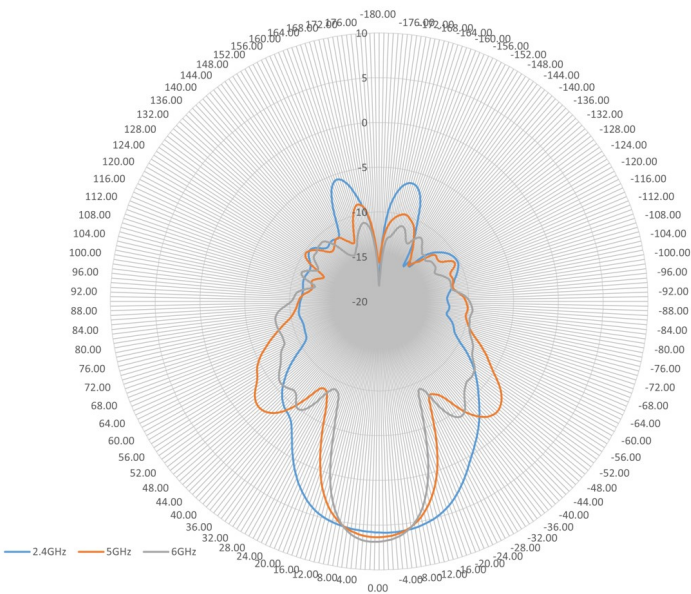

2.4/5/6 GHZ 8 DBI 4 ELEMENT INDOOR/ OUTDOOR PATCH ANTENNA WITH N-STYLE

ATS-03997

ATS-OP-2456-8-4NP-36

ELECTRICAL SPECIFICATIONS

Frequency Range: 2.4-2.48/5.15-5.85/6-7.125 GHz
Gain: 7/8/8 dBi
Polarization: 2 Vertical / 2 Horizontal
Horizontal Beamwidth: 120°/115°/110°
Vertical Beamwidth: 45°/25°/25°
VSWR: <1.5:1 Max: 2.0
Isolation: >30dB
Impedance: 50 Ω

MECHANICAL SPECIFICATIONS

Dimensions: 15.35" x 15.35" x 1.37" (390x390x35mm)
Weight: 2.5 lb (0.68 kg)
Installation: Flush Mount to Wall or Articulating
Wall/Pole Mount (included)

Radome Material: ABS
Connector: N-Style Plug
Number of Leads: 4
Cable Length: 36" (910mm)
Cable Type: ATS-195

ENVIRONMENTAL SPECIFICATIONS

Installation Environment: Indoor/Outdoor
IP Rating: IP67

WARRANTY

2 Year Limited Warranty

VERTICAL

HORIZONTAL

The facts and figures herein are carefully compiled to the best of our knowledge and are intended for general informational purposes only. Responsibility for the use and application of AccelTex Solutions materials rests with the end user. ©2024 AccelTex Solutions. All Rights Reserved.

1.888.406.8906
SALES@ACCELTEX.COM