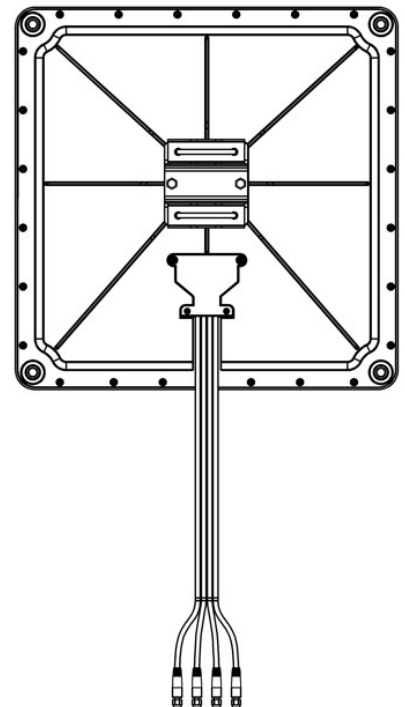

2.4/5/6 GHZ 8 DBI 4 ELEMENT INDOOR/ OUTDOOR PATCH ANTENNA WITH N-STYLE

ATS-03997

ATS-OP-2456-8-4NP-36

ELECTRICAL SPECIFICATIONS

Frequency Range: 2.4-2.48/5.15-5.85/6-7.125 GHz
 Gain: 7/8/8 dBi
 Polarization: 2 Vertical / 2 Horizontal
 Horizontal Beamwidth: 120°/115°/110°
 Vertical Beamwidth: 45°/25°/25°
 VSWR: <1.5:1 Max: 2.0
 Isolation: >30dB
 Impedance: 50 Ω

MECHANICAL SPECIFICATIONS

Dimensions: 15.35" x 15.35" x 1.37" (390x390x35mm)
 Weight: 2.5 lb (0.68 kg)
 Installation: Flush Mount to Wall or Articulating
 Wall/Pole Mount (included)

Radome Material: ABS
 Connector: N-Style Plug
 Number of Leads: 4
 Cable Length: 36" (910mm)
 Cable Type: ATS-195

1.888.406.8906
SALES@ACCELTEX.COM

2.4/5/6 GHZ 8 DBI 4 ELEMENT INDOOR/ OUTDOOR PATCH ANTENNA WITH N-STYLE

ATS-03997

ATS-OP-2456-8-4NP-36

The facts and figures herein are carefully compiled to the best of our knowledge and are intended for general informational purposes only. Responsibility for the use and application of AccelTex Solutions materials rests with the end user. ©2024 AccelTex Solutions. All Rights Reserved.