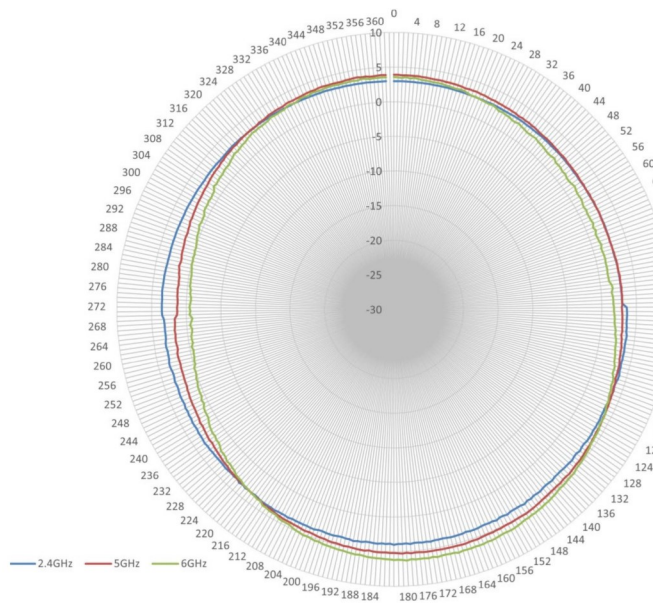

2.4/5/6 GHZ 5/7/7 DBI 1 ELEMENT INDOOR/OUTDOOR OMNI ANTENNA WITH N-STYLE PLUG (WHITE) ATS-04010 (ATS-OO-2456-577-1NP-IC-W)

ELECTRICAL SPECIFICATIONS

Frequency Range: 2.4-2.5/5.15-5.85/5.925-7.125 GHz
Gain: 5/7/7dBi
Polarization: Vertical
Horizontal Beamwidth: 360°
Vertical Beamwidth: 60°
VSWR: <1.5:1 Max: 2.0
Isolation: >20dB
Impedance: 50 Ω

MECHANICAL SPECIFICATIONS

Dimensions: 10.77" x Ø.94" (273.6 x Ø23.8mm)
Radome Material: ASA
Number of Elements: 1

Color: White
Connector: N-Style Plug

ENVIRONMENTAL SPECIFICATIONS

Installation Environment: Indoor or Outdoor
IP Rating: IP66

WARRANTY

2 Year Limited Warranty

VERTICAL

HORIZONTAL