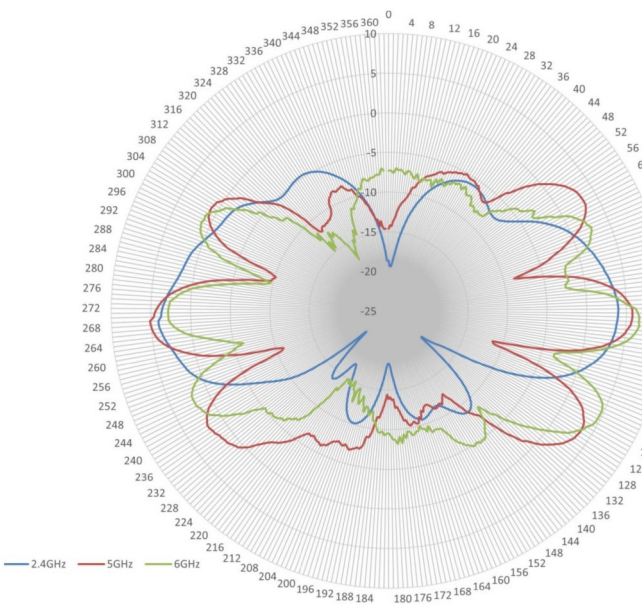

2.4/5/6 GHZ 5/7/7 DBI 1 ELEMENT INDOOR/OUTDOOR OMNI ANTENNA WITH N-STYLE PLUG (WHITE) ATS-04010 (ATS-OO-2456-577-1NP-IC-W)

ELECTRICAL SPECIFICATIONS

Frequency Range: 2.4-2.5/5.15-5.85/5.925-7.125 GHz
Gain: 5/7/7dBi
Polarization: Vertical
Horizontal Beamwidth: 360°
Vertical Beamwidth: 60°
VSWR: <1.5:1 Max: 2.0
Isolation: >20dB
Impedance: 50 Ω

MECHANICAL SPECIFICATIONS

Dimensions: 10.77" x Ø.94" (273.6 x Ø23.8mm)
Radome Material: ASA
Number of Elements: 1

Color: White
Connector: N-Style Plug

ENVIRONMENTAL SPECIFICATIONS

Installation Environment: Indoor or Outdoor
IP Rating: IP66

WARRANTY

2 Year Limited Warranty

VERTICAL

HORIZONTAL