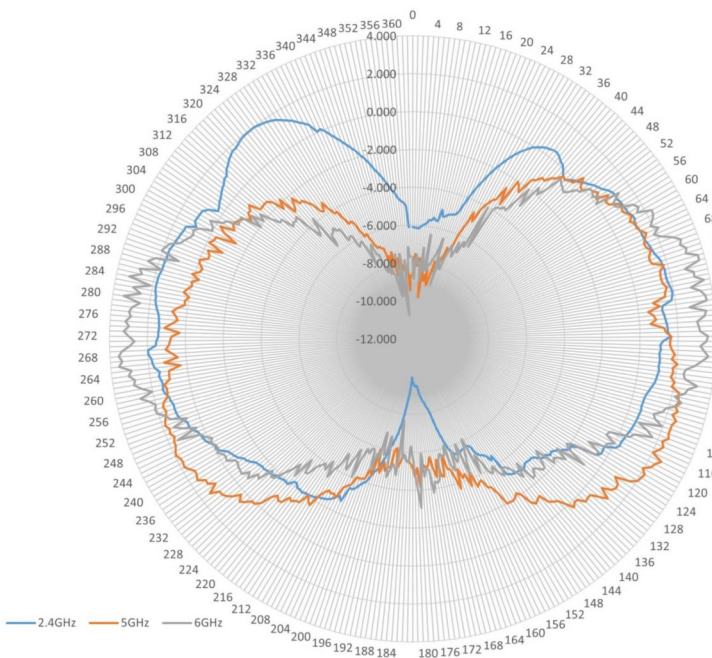

2.4/5/6 GHZ 3/4/4 DBI 6 ELEMENT INDOOR/OUTDOOR OMNI ANTENNA WITH RPSMA PLUG ATS-04119 (ATS-OO-2456-344-6RPSP-36)

ELECTRICAL SPECIFICATIONS

Frequency Range: 2.4-2.5/5.15-5.85/5.925-7.125
GHz Gain: 3/4/4 dBi
Polarization: Vertical
Horizontal Beamwidth: 360°
Vertical Beamwidth: 70°
VSWR: <1.5:1 Max: 2.0
Isolation: >20dB
Impedance: 50 Ω

MECHANICAL SPECIFICATIONS

Dimensions: 5.8" x 5.8" x 1.5" (150mm x 150mm x 40mm)
Radome Material: ASA
Connector: RPSMA Plug

Cable: ATS-200
Cable Length: 36" (915mm)
Number of Elements: 6

ENVIRONMENTAL SPECIFICATIONS

Installation Environment: Indoor or Outdoor
IP Rating: IP66

WARRANTY

2 Year Limited Warranty

VERTICAL

HORIZONTAL