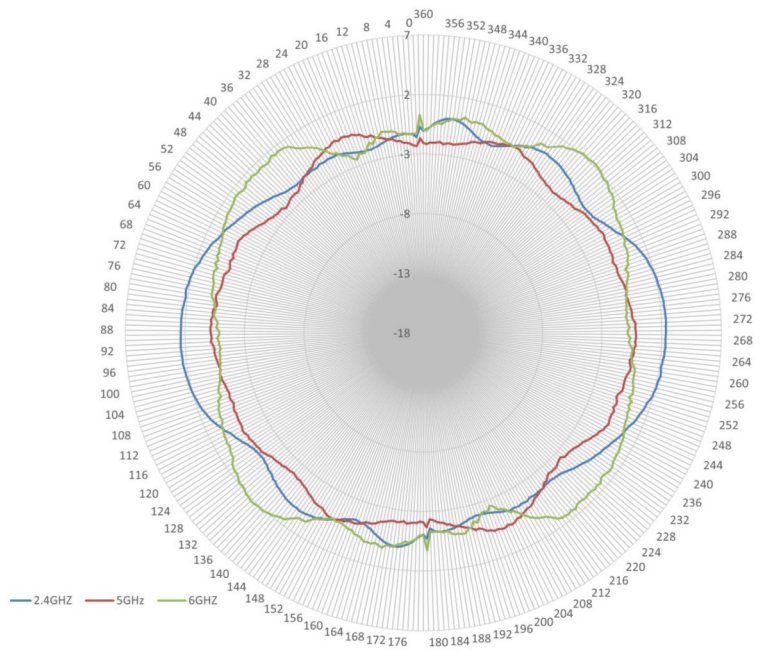

HORIZONTAL