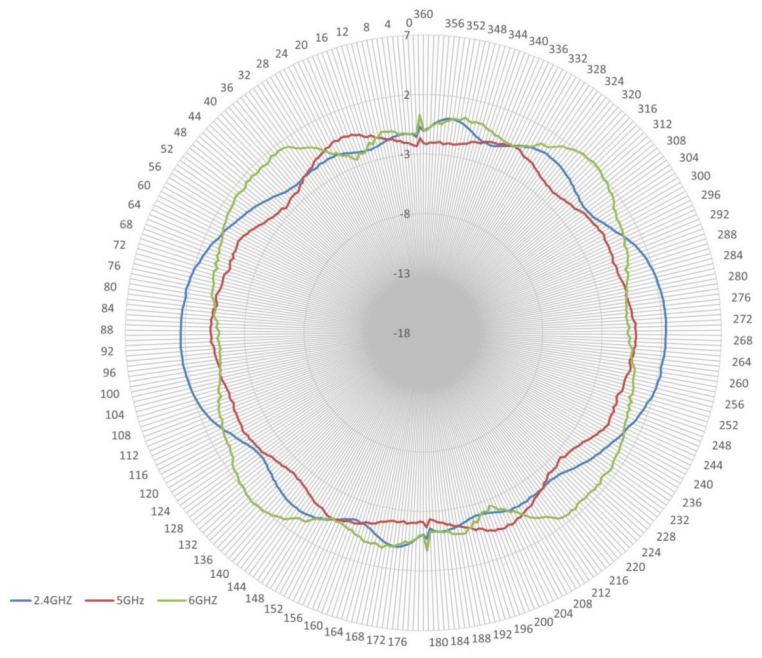

## ELECTRICAL SPECIFICATIONS

Frequency Range: 2.4-2.5/5.15-5.85/5.925-7.125 GHz  
Gain: 3/3/3dBi  
Polarization: Vertical  
Horizontal Beamwidth: 360°  
Vertical Beamwidth: 70°  
VSWR: <1.5:1 Max: 2.0  
Isolation: >20dB  
Impedance: 50 Ω

## VERTICAL

## HORIZONTAL