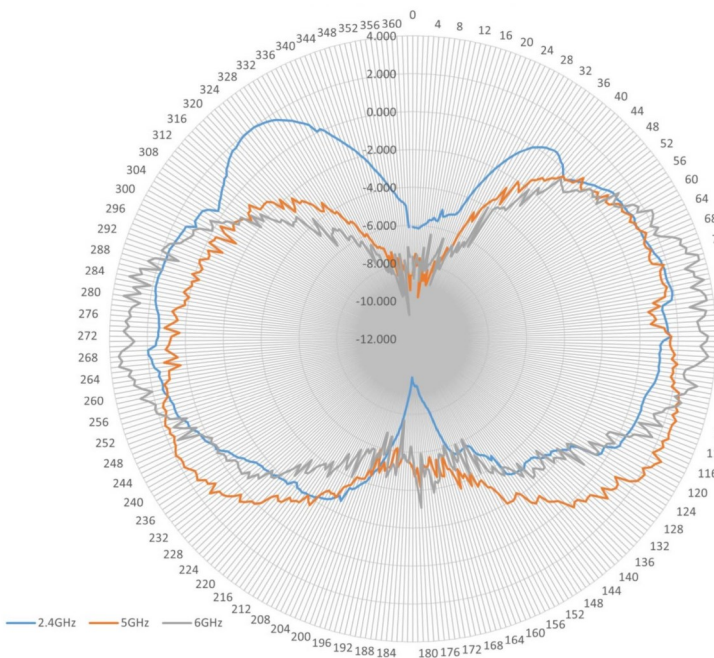

2.4/5/6 GHZ 3/4/4 DBI 6 ELEMENT INDOOR/OUTDOOR OMNI ANTENNA WITH N-STYLE PLUG ATS-04121 (ATS-OO-2456-344-6NP-36)

ELECTRICAL SPECIFICATIONS

Frequency Range: 2.4-2.5/5.15-5.85/5.925-7.125 GHz
Gain: 3/3/3dBi
Polarization: Vertical
Horizontal Beamwidth: 360°
Vertical Beamwidth: 70°
VSWR: <1.5:1 Max: 2.0
Isolation: >20dB
Impedance: 50 Ω

MECHANICAL SPECIFICATIONS

Dimensions: 5.8" x 5.8" x 1.5" (150mm x 150mm x 40mm)
Radome Material: ASA
Connector: N-Style Plug

Cable: ATS-200
Cable Length: 36" (915mm)
Number of Elements: 6

ENVIRONMENTAL SPECIFICATIONS

Installation Environment: Indoor or Outdoor
IP Rating: IP66

WARRANTY

2 Year Limited Warranty

VERTICAL

HORIZONTAL