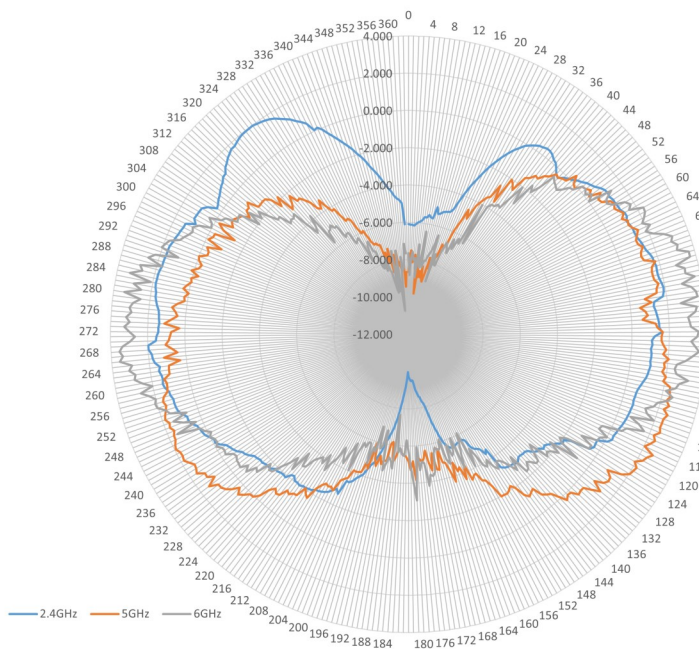

2.4/5/6 GHZ 3/4/4 DBI 4 ELEMENT INDOOR/OUTDOOR
OMNI ANTENNA WITH N-STYLE PLUG
ATS-OO-2456-344-4NP-36
ATS-03775

ELECTRICAL SPECIFICATIONS

Frequency Range: 2.4-2.5/5.1-5.85/5.925-7.125 GHz
Gain: 3/4/4 dBi
Polarization: Vertical
Horizontal Beamwidth: 360°
Vertical Beamwidth: 70°
VSWR: <1.5:1 Max: 2.0

Isolation: >20dB
Impedance: 50Ω

MECHANICAL SPECIFICATIONS

Dimensions: 5.9" x 5.9" x 1.5" (150 x 150 x 38mm)
Weight: ~1.25 lbs. (0.68 kg.)
Number of Leads: 4
Cable Length: 36" (914.4mm)
Cable Type: ATS-200

Radome Material: ASA
Connector: N-Style Plug

ENVIRONMENTAL SPECIFICATIONS

Installation Environment: Indoor/Outdoor
IP Rating: IP66

WARRANTY

2 Year Limited Warranty

VERTICAL

HORIZONTAL