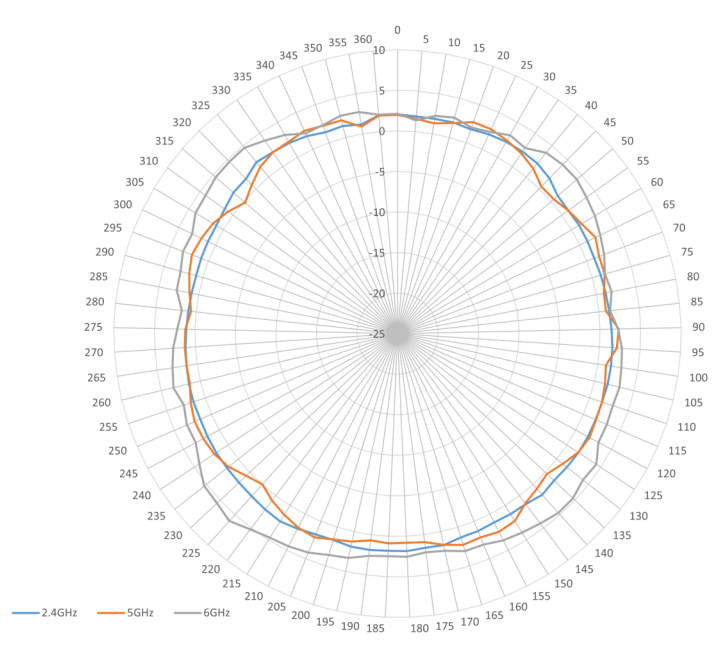

HORIZONTAL