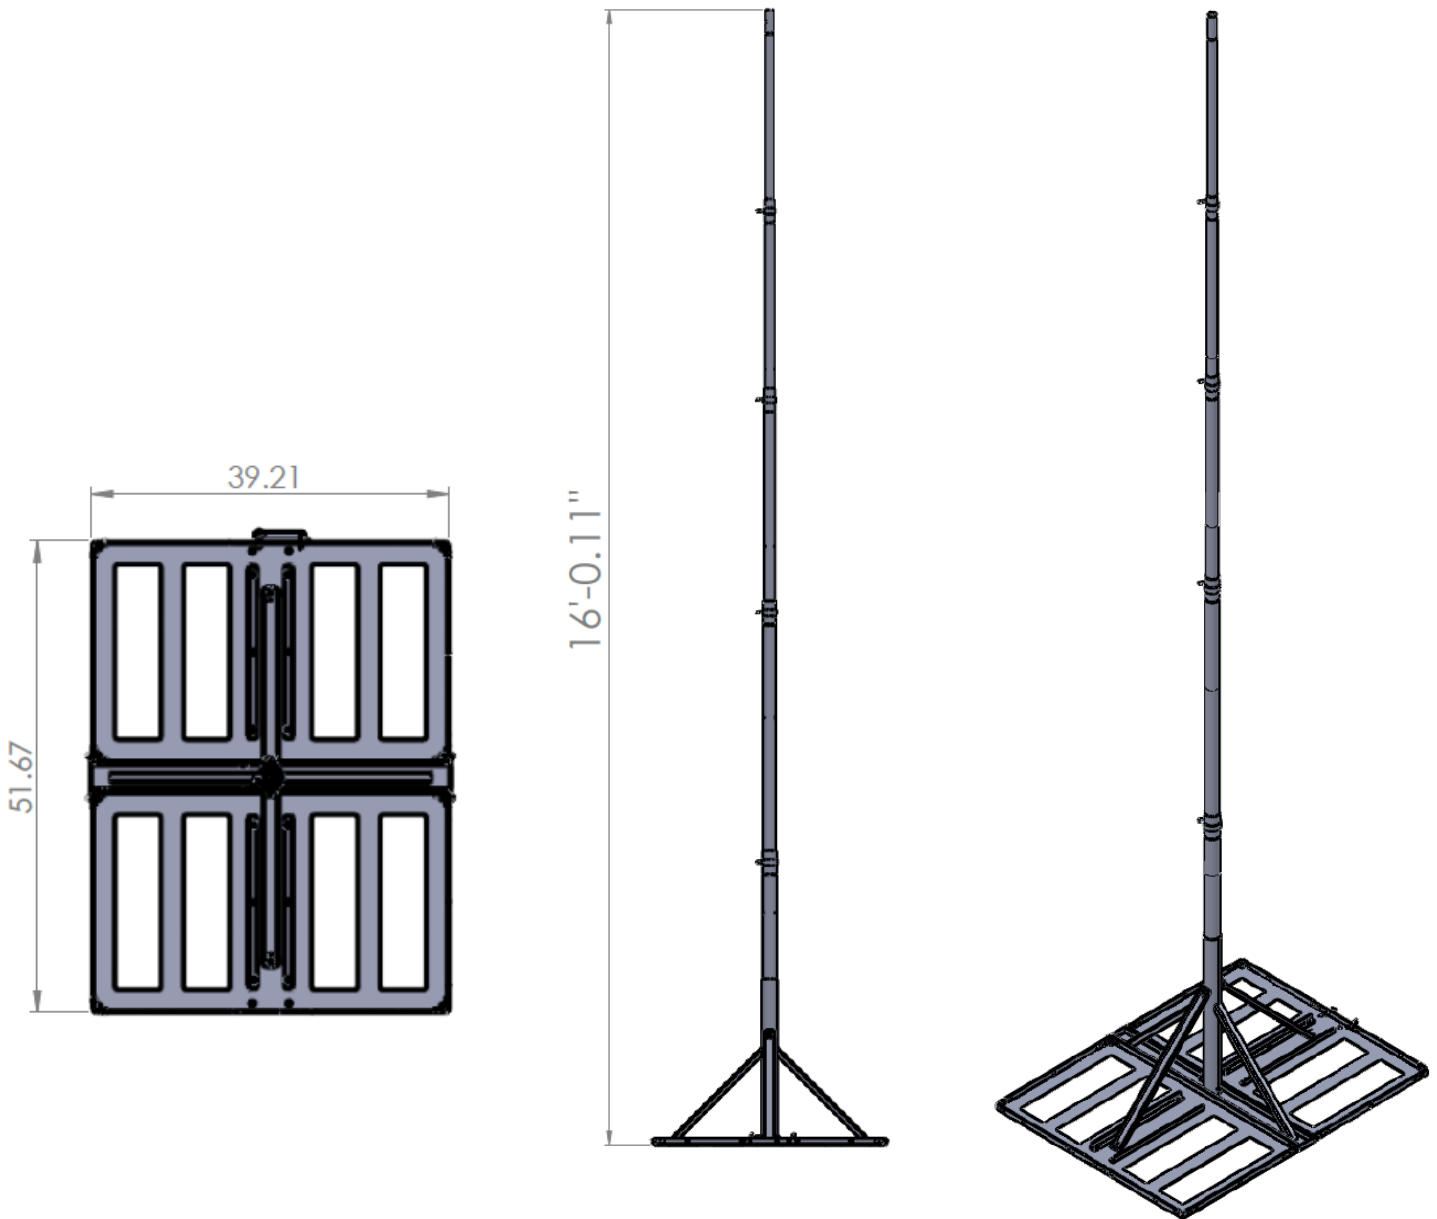

# RAPID DEPLOYMENT FOLDING MAST MOUNT WITH 16' TELESCOPIC MAST ATS-RDMM-16FT

The AccelTex Solutions Folding Mast Mount with 16' mast was developed for use at special event deployments in the field such as festivals and auxiliary buildings. The foldable mount and telescopic mast make it portable and easy to transport—making it a reliable foundation for network deployments needing a quick set-up. This can also be used in emergency situations to provide solid network connectivity where needed.

Foldable Non-Pen Mount Base

Mast with Mount Base

# RAPID DEPLOYMENT FOLDING MAST MOUNT WITH 16' TELESCOPIC MAST ATS-RDMM-16FT

Foldable Non-Pen Mount Base

Deployed Mount and Mast

*(This is one of many network configurations possible using the Mount and Mast as the foundation. Enclosure, Antennas and Cabling sold separately)*