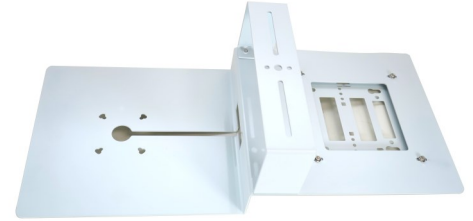

STAGGERED AP AND OMNI OR PATCH ANTENNA ALL-THREAD DROP MOUNT ATS-02947 (ATS-DRPMNT-UNIV1-STGXTD-OOOP-C1-K)

FEATURES

- Opening for antenna leads
- Antenna on top level with AP on bottom level OR antenna on bottom level with AP on top level
- AP mounting plate can be adjusted to accommodate AP mounting
- New beam clamp mounting design to allow for better adjustment to meet the size of beam clamps

MECHANICAL SPECIFICATIONS

Dimensions: 23.62" x 10.24" x 6.16" (600x260x156.4mm)
Material: Steel
Weight: 7.05 lbs (3.2 kg)
Color: White
Installation: 3/8" All-Thread or Beam Clamp
Range of beam sizes that the beam clamp mount can attach to:
Min: 1.5" (38.1 mm) wide
Max: 3" (76.2 mm) wide up to 5/8" thick