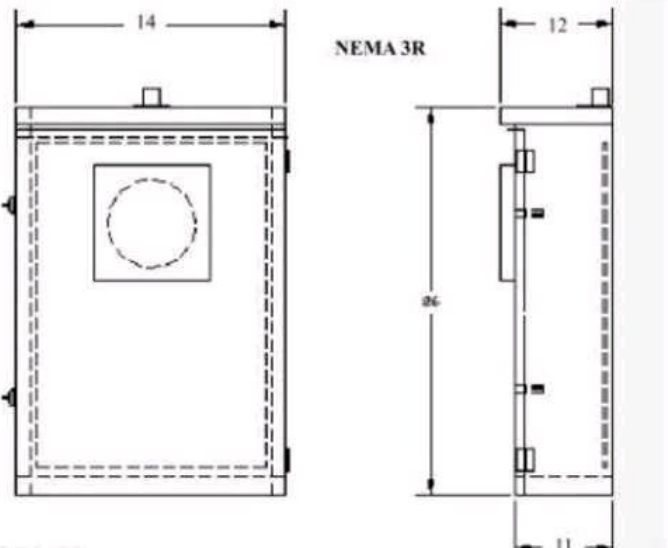

BA11426DWSD

by CMC

Catalog ID: BA11426DWSD

Single Position "A" Base Meter Enclosure Board Size 11" x 21"

- Mounting Board is 3/4" exterior grade plywood (standard) or aluminum, add "-AP"
- Pole hanger is 3 aluminum brackets furnished, BA-103 (standard).HUB is provided when requested at extra charge
- Made of .063 thickness Aluminum, unpainted (standard)
- Ground lug is AL-CU lug furnished, #2-12 conductors (standard).

Product Details

General

Material	Aluminum
UPC	192663131877

Dimensions

Cubic Capacity	4004 cu.in
Depth	11 in
Height	26 in
Width	14 in

CONNECTOR MANUFACTURING COMPANY

3501 Symmes Road

Hamilton, Ohio 45015 - 1369