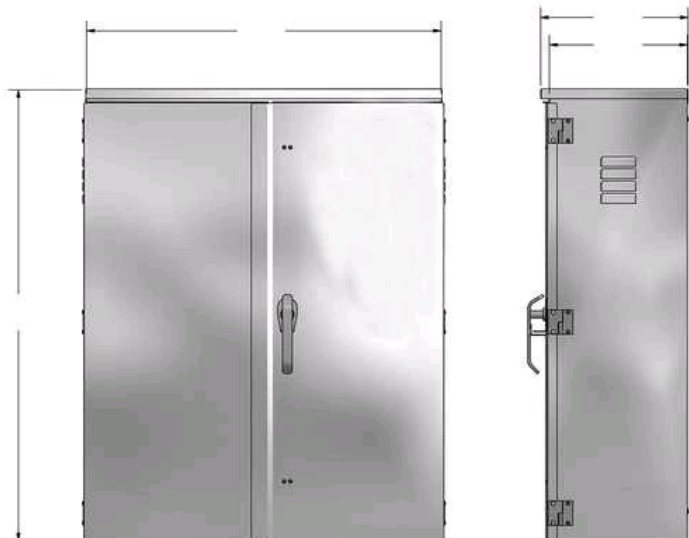

BA123024DD

by CMC

Catalog ID: BA123024DD

Outdoor Meter, Instrument Transfer & Substation Equipment Enclosures, NEMA 3R, Board Size 27" x 21"

- Mounting Board is 3/4" exterior grade treated plywood in standard. Add "-AP" for aluminum back-plate at extra charge
- Standard double swinging doors with stainless steel lift-off hinges, 3-point locking handle. Doors have brackets, which hold them in the open position
- Material is .090 aluminum, .125 on request (add "-H")
- HUBS provided when requested at extra charge
- 4" louvers with screens (standard)
- Ground lug is Al-Cu lug furnished (standard).

Special sizes and modifications available upon request.

Product Details

General

Material	Aluminum
UPC	192663133253

Dimensions

Cubic Capacity	8640 cu.in
Depth	12 in
Height	24 in
Width	30 in

CONNECTOR MANUFACTURING COMPANY