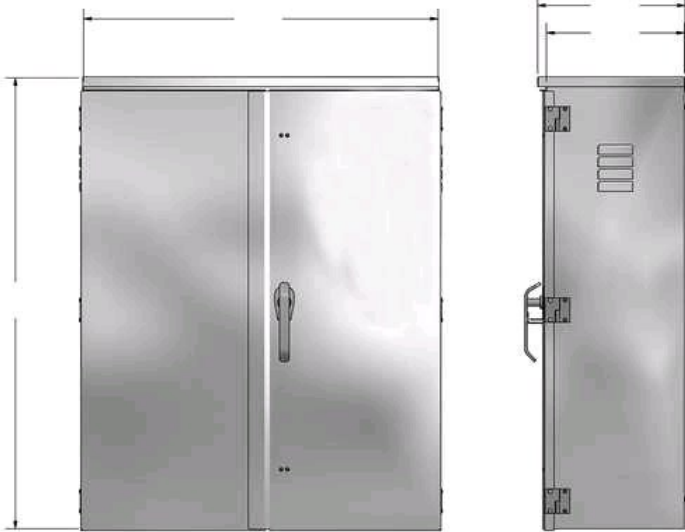

# BA133240DD

by CMC

Catalog ID: BA133240DD

Outdoor Meter, Instrument Transfer & Substation Equipment Enclosures, NEMA 3R, Board Size 29" x 37"

- Mounting Board is 3/4" exterior grade treated plywood in standard. Add "-AP" for aluminum back-plate at extra charge
- Standard double swinging doors with stainless steel lift-off hinges, 3-point locking handle. Doors have brackets, which hold them in the open position
- HUBS provided when requested at extra charge
- 4" louvers with screens (standard)
- Ground lug is Al-Cu lug furnished (standard).

### Dimensions

Cubic Capacity	16640 cu.in
Depth	13 in
Height	40 in
Width	32 in