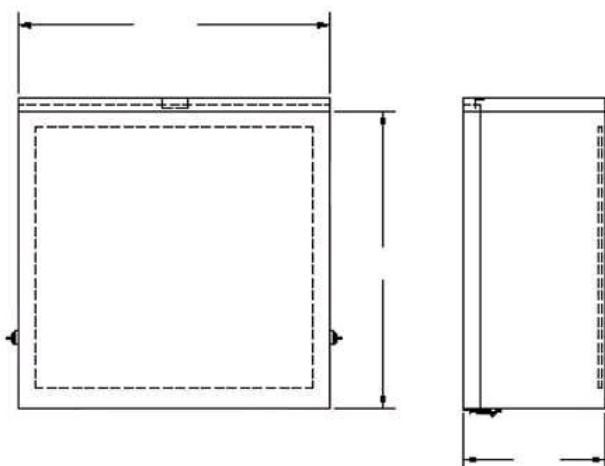

BACT102424RC

by CMC
Catalog ID: BACT102424RC

CT Enclosure, NEMA 3R, Board Size 21" x 21"

- Mounting Board is 3/4" exterior grade treated plywood, standard. Add "-AP" for aluminum back-plate at extra charge
- The cover is removable and has provisions for sealing and locking. Swinging doors have stainless steel lift-off handle. Penta-head stainless steel bolts for security
- Material is .090 aluminum, .125 on request (add "-H")
- HUBS provided when requested at extra charge
- Ground lug is Al-Cu lug furnished. Will accommodate #2-12 conductors.

Special sizes and modifications available upon request.

Product Details

General

Material	Aluminum
UPC	192663132393

Dimensions

Cubic Capacity	5760 cu.in
Depth	10 in
Height	24 in
Width	24 in