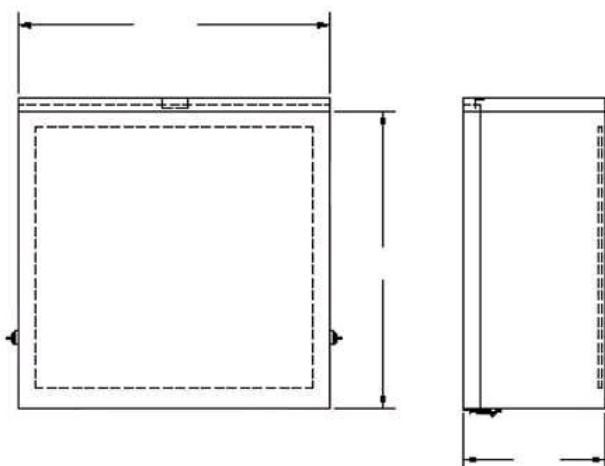

BACT123636RC

by CMC
Catalog ID: BACT123636RC

CT Enclosure, NEMA 3R, Board Size 32" x 32"

- Mounting Board is 3/4" exterior grade treated plywood, standard. Add "-AP" for aluminum back-plate at extra charge
- The cover is removable and has provisions for sealing and locking. Swinging doors have stainless steel lift-off handle. Penta-head stainless steel bolts for security
- Material is .090 aluminum, .125 on request (add "-H")
- HUBS provided when requested at extra charge
- Ground lug is Al-Cu lug furnished. Will accommodate #2-12 conductors.

Special sizes and modifications available upon request.

Product Details

General

Material	Aluminum
UPC	192663131709

Dimensions

Cubic Capacity	15552 cu.in
Depth	12 in
Height	36 in
Width	36 in