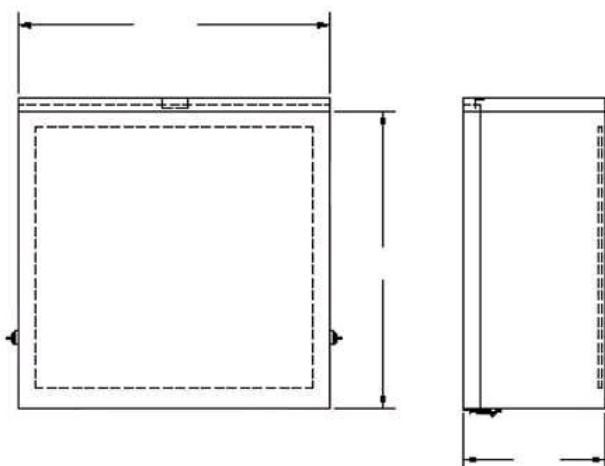

BACT133232RC

by CMC
Catalog ID: BACT133232RC

CT Enclosure, NEMA 3R, Board Size 29" x 29"

- Mounting Board is 3/4" exterior grade treated plywood, standard. Add "-AP" for aluminum back-plate at extra charge
- The cover is removable and has provisions for sealing and locking. Swinging doors have stainless steel lift-off handle. Penta-head stainless steel bolts for security
- Material is .090 aluminum, .125 on request (add "-H")
- HUBS provided when requested at extra charge
- Ground lug is Al-Cu lug furnished. Will accommodate #2-12 conductors.

Special sizes and modifications available upon request.

Product Details

General

Material	Aluminum
UPC	192663132591

Dimensions

Cubic Capacity	13312 cu.in
Depth	13 in
Height	32 in
Width	32 in