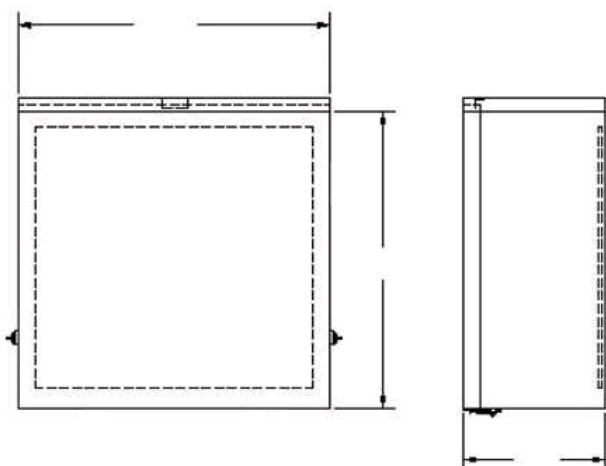

BACT133636RC

by CMC
Catalog ID: BACT133636RC

CT Enclosure, NEMA 3R, Board Size 32" x 32"

- Mounting Board is 3/4" exterior grade treated plywood, standard. Add "-AP" for aluminum back-plate at extra charge
- The cover is removable and has provisions for sealing and locking. Swinging doors have stainless steel lift-off handle. Penta-head stainless steel bolts for security
- Material is .090 aluminum, .125 on request (add "-H")
- HUBS provided when requested at extra charge
- Ground lug is Al-Cu lug furnished. Will accommodate #2-12 conductors.

Special sizes and modifications available upon request.

Product Details

General

Material	Aluminum
UPC	192663131853

Dimensions

Cubic Capacity	16848 cu.in
Depth	13 in
Height	36 in
Width	36 in