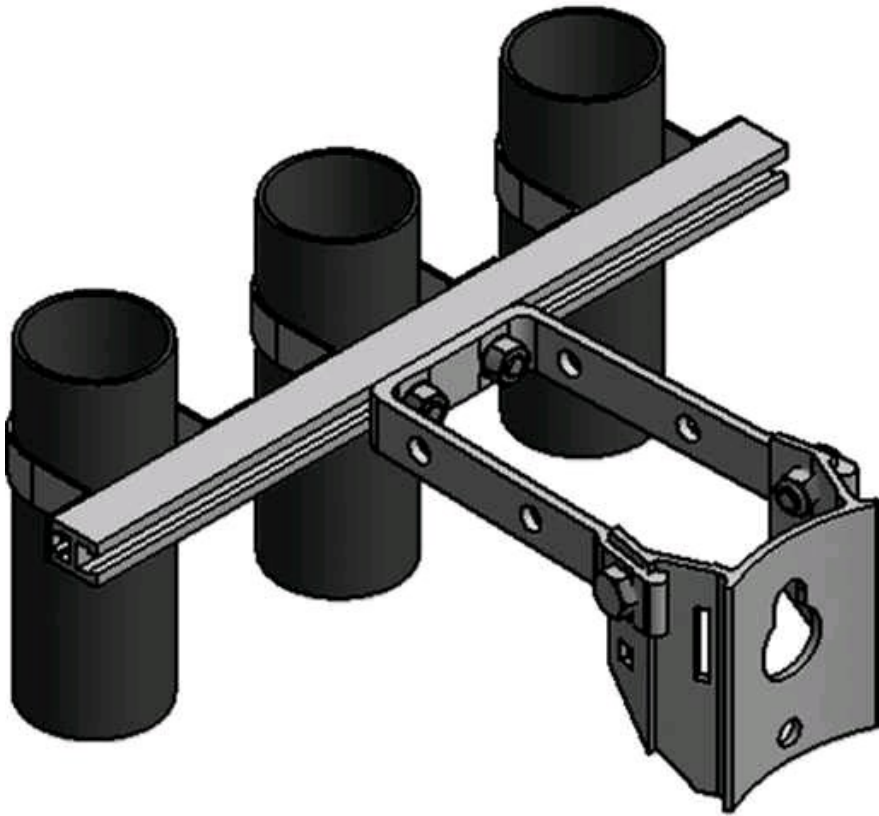

BASOCL9-24H

by CMC

Catalog ID: BASOCL9-24H

Standoff bracket with 6" H-Bar

- Stand off bracket with interlocking extrusions
- Mounts H-bar and conduit 9" off face pole
- Requires one 1/2" through bolt and one 1/2" lag bolt to attach to pole
- Standoff bracket with 24" H-Bar

Product Details

General

Type	Conduit Bracket
UPC	192663127030

Dimensions

Length	24.00 in
--------	----------