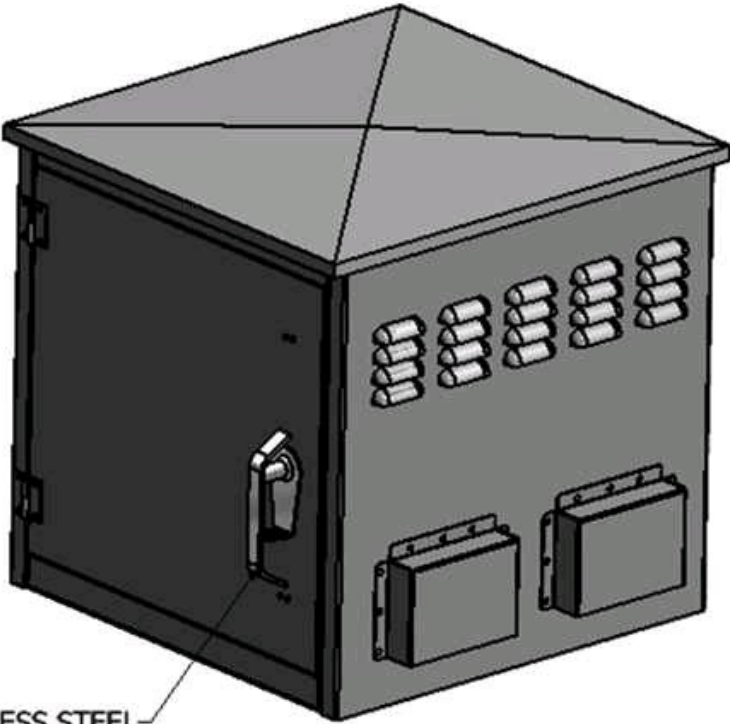

BATS313128FBSD

by CMC
 Catalog ID: BATS313128FBSD

Turtle Cabinet Base Cabinet

- Cabinet constructed from .090 aluminum
- Louvers with screens on top of each side for ventilation
- Perforations at bottom center of outside with cover and fan mount
- 3-point stainless steel latching mechanism will accept padlock on each door
- Stainless steel hinges
- Ground lug provided in cabinet bottom (standard)
- Four 0.50/0.75 and two 01.125 knockouts provided in cabinet bottom
- Vent fan with power cord and air filter included, optional second fan available add "- 2F".

STAINLESS STEEL
 PADLOCKABLE
 HANDLES

Product Details

Dimensions

Cubic Capacity	26908 cu.in
Depth	28 in
Height	31 in
Width	31 in