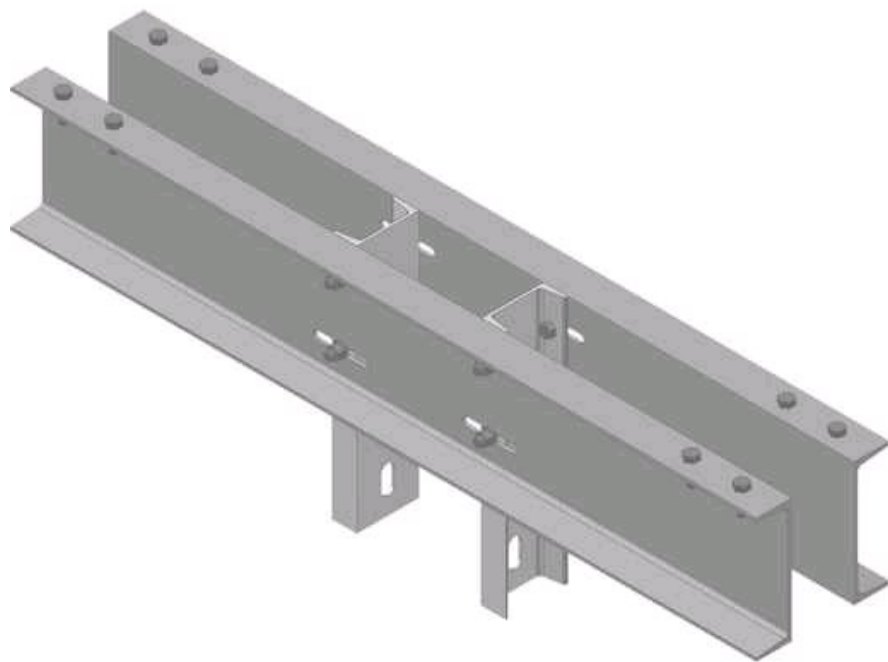

BPEPK-SEHD

by CMC

Catalog ID: BPEPK-SEHD

Aluminum extra pole kit for super extra heavy duty

- 3/4" thru-bolts with flat and lock washers are suggested for this application
- Mounting hardware not supplied with platform pole kit

Product Details

General

Material	Aluminum
UPC	192663125197