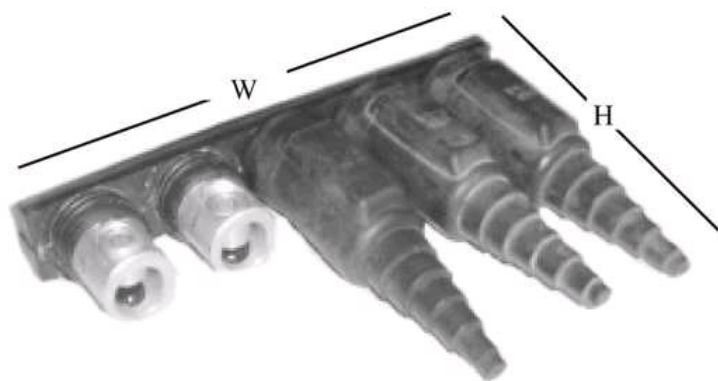

BRD2-500TSXB

by CMC

Catalog ID: BRD2-500TSXB

Submersible Pedestal Set Screw Connector for Direct Burial or Below-Grade Boxes

- Patented, one-piece extruded aluminum body.
- Dual purpose rubber TLS Torpedo cover furnished on all outlets /field cut at marked steps to accommodate specified conductor size.
- High capacity bus provides assurance of reliable performance under adverse conditions.
- Set-screws accept 5/16" Allen wrench.
- Meets performance requirements of ANSI C119.1, ANSI C119.4 for Class 'A' and Western Underground Committee Guide 2.5.
- Installation instructions and silicon lubricant included.

Product Details

General

| | |
|-------------------|-------------------------|
| Material | Aluminum Alloy, 6061-T6 |
| Number Of Outlets | 2 |
| UPC | 192663122158 |

Dimensions

| | |
|--------|---------|
| Height | 6.75 in |
| Width | 3.67 in |