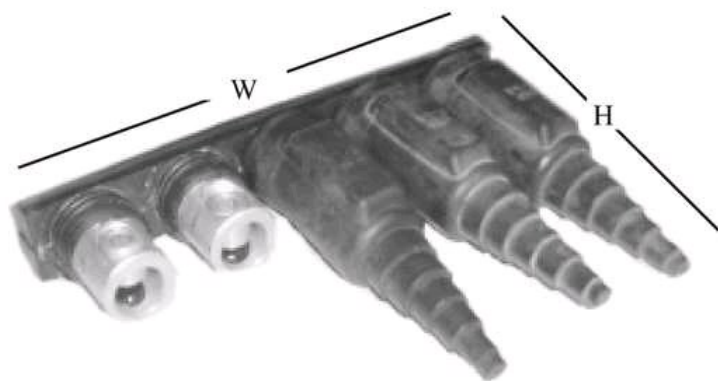

BRD3-500TSXB

by CMC

Catalog ID: BRD3-500TSXB

Submersible Pedestal Set Screw Connector for Direct Burial or Below-Grade Boxes

- Patented, one-piece extruded aluminum body.
- Dual purpose rubber TLS Torpedo cover furnished on all outlets /field cut at marked steps to accommodate specified conductor size.
- High capacity bus provides assurance of reliable performance under adverse conditions.
- Set-screws accept 5/16" Allen wrench.
- Meets performance requirements of ANSI C119.1, ANSI C119.4 for Class 'A' and Western Underground Committee Guide 2.5.
- Installation instructions and silicon lubricant included.

Product Details

General

| | |
|-------------------|-------------------------|
| Material | Aluminum Alloy, 6061-T6 |
| Number Of Outlets | 3 |
| UPC | 192663122165 |

Dimensions

| | |
|--------|---------|
| Height | 6.75 in |
| Width | 5.53 in |