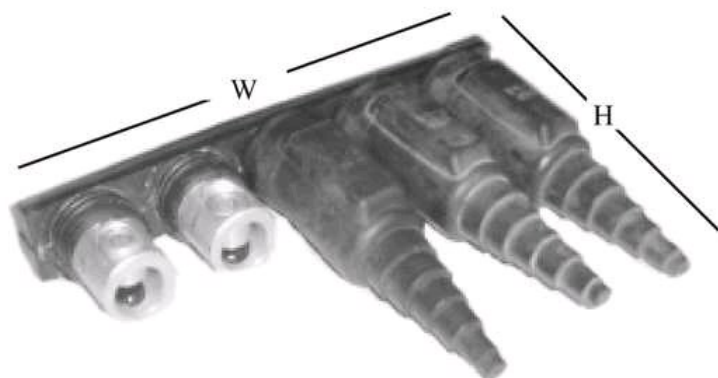

# BRD4-500TSXB

by CMC

Catalog ID: BRD4-500TSXB

Submersible Pedestal Set Screw Connector for Direct Burial or Below-Grade Boxes

- Patented, one-piece extruded aluminum body.
- Dual purpose rubber TLS Torpedo cover furnished on all outlets /field cut at marked steps to accommodate specified conductor size.
- High capacity bus provides assurance of reliable performance under adverse conditions.
- Set-screws accept 5/16" Allen wrench.
- Meets performance requirements of ANSI C119.1, ANSI C119.4 for Class 'A' and Western Underground Committee Guide 2.5.
- Installation instructions and silicon lubricant included.

## Product Details

### General

Material	Aluminum Alloy, 6061-T6
Number Of Outlets	4
UPC	192663122189

### Dimensions

Height	6.75 in
Width	7.39 in